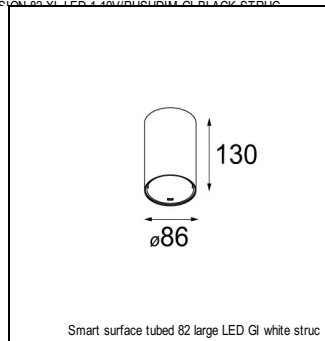

Art. Nr. 12412009

SPECIFICATIONS

Lamp	1x LED Array	
Gear / Transfo	LED gear not incl.	
Cut-out size	ø 70 h 60	
Weight	0.36kg	
Min. Distance	0.1 m	
IP	IP54	
Glow Wire Test	960°	
Lifetime	L80 B20 @ 50.000 hrs	
CRI	90	
Power supply	500mA 18.4Vf	350mA 17.8Vf
Connected load	9.2W	6.2W
Lumen	596lm	444lm
Efficacy	65lm/W	72lm/W
UGR	22	21
Adjustability	Not Applicable	
Remark	! 3500K on request ! can be combined with Smart mask ! can be combined with Smart surface box & surface tubed (surface/suspension)	

CONBOX

10889830	CONBOX 190X192X130X256
----------	------------------------

RECESSED-FRAME

12500230	SMART RECESSED RING 82
----------	------------------------

SURFACE-TUBED

12844009	SMART SURFACE TUBED 82 LARGE LED GI WHITE STRUC
12844032	SMART SURFACE TUBED 82 LARGE LED GI BLACK STRUC
12844024	SMART SURFACE TUBED 82 LARGE LED GI BRUSHED ALU
12845009	SMART SURFACE TUBED 82 LARGE LED GE WHITE STRUC
12845032	SMART SURFACE TUBED 82 LARGE LED GE BLACK STRUC
12845024	SMART SURFACE TUBED 82 LARGE LED GE BRUSHED ALU
12842409	SMART SURFACE TUBED SUSPENSION 82 XL LED DALI GI WHITE STRUC
12842432	SMART SURFACE TUBED SUSPENSION 82 XL LED DALI GI BLACK STRUC
12842424	SMART SURFACE TUBED SUSPENSION 82 XL LED DALI GI BRUSHED ALU
12842309	SMART SURFACE TUBED SUSPENSION 82 XL LED 1-10V/PUSHDIM GI WHITE STRUC
12842332	SMART SURFACE TUBED SUSPENSION 82 XL LED 1-10V/PUSHDIM GI BLACK STRUC