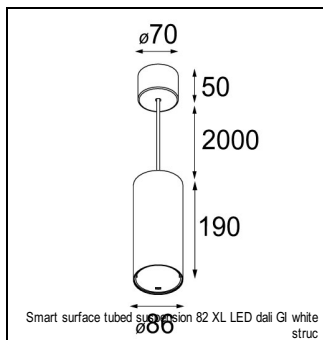

Art. Nr. 12412009

SPECIFICATIONS

Lamp	1x LED Array	
Gear / Transfo	LED gear not incl.	
Cut-out size	ø 70 h 60	
Weight	0.36kg	
Min. Distance	0.1 m	
IP	IP54	
Glow Wire Test	960°	
Lifetime	L80 B20 @ 50.000 hrs	
CRI	90	
Power supply	500mA 18.4Vf	350mA 17.8Vf
Connected load	9.2W	6.2W
Lumen	596lm	444lm
Efficacy	65lm/W	72lm/W
UGR	22	21
Adjustability	Not Applicable	
Remark	! 3500K on request ! can be combined with Smart mask ! can be combined with Smart surface box & surface tubed (surface/suspension)	

CONBOX

10889830	CONBOX 190X192X130X256
----------	------------------------

RECESSED-FRAME

12500230	SMART RECESSED RING 82
----------	------------------------

SURFACE-TUBED

12844009	SMART SURFACE TUBED 82 LARGE LED GI WHITE STRUC
12844032	SMART SURFACE TUBED 82 LARGE LED GI BLACK STRUC
12844024	SMART SURFACE TUBED 82 LARGE LED GI BRUSHED ALU
12845009	SMART SURFACE TUBED 82 LARGE LED GE WHITE STRUC
12845032	SMART SURFACE TUBED 82 LARGE LED GE BLACK STRUC
12845024	SMART SURFACE TUBED 82 LARGE LED GE BRUSHED ALU
12842409	SMART SURFACE TUBED SUSPENSION 82 XL LED DALI GI WHITE STRUC
12842432	SMART SURFACE TUBED SUSPENSION 82 XL LED DALI GI BLACK STRUC
12842424	SMART SURFACE TUBED SUSPENSION 82 XL LED DALI GI BRUSHED ALU
12842309	SMART SURFACE TUBED SUSPENSION 82 XL LED 1-10V/PUSHDIM GI WHITE STRUC
12842332	SMART SURFACE TUBED SUSPENSION 82 XL LED 1-10V/PUSHDIM GI BLACK STRUC