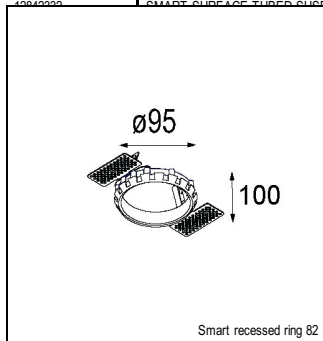

Art. Nr. 12412009

SPECIFICATIONS

Lamp	1x LED Array	
Gear / Transfo	LED gear not incl.	
Cut-out size	ø 70 h 60	
Weight	0.36kg	
Min. Distance	0.1 m	
IP	IP54	
Glow Wire Test	960°	
Lifetime	L80 B20 @ 50.000 hrs	
CRI	90	
Power supply	500mA 18.4Vf	350mA 17.8Vf
Connected load	9.2W	6.2W
Lumen	596lm	444lm
Efficacy	65lm/W	72lm/W
UGR	22	21
Adjustability	Not Applicable	
Remark	! 3500K on request ! can be combined with Smart mask ! can be combined with Smart surface box & surface tubed (surface/suspension)	

CONBOX

10889830	CONBOX 190X192X130X256
----------	------------------------

RECESSED-FRAME

12500230	SMART RECESSED RING 82
----------	------------------------

SURFACE-TUBED

12844009	SMART SURFACE TUBED 82 LARGE LED GI WHITE STRUC
12844032	SMART SURFACE TUBED 82 LARGE LED GI BLACK STRUC
12844024	SMART SURFACE TUBED 82 LARGE LED GI BRUSHED ALU
12845009	SMART SURFACE TUBED 82 LARGE LED GE WHITE STRUC
12845032	SMART SURFACE TUBED 82 LARGE LED GE BLACK STRUC
12845024	SMART SURFACE TUBED 82 LARGE LED GE BRUSHED ALU
12842409	SMART SURFACE TUBED SUSPENSION 82 XL LED DALI GI WHITE STRUC
12842432	SMART SURFACE TUBED SUSPENSION 82 XL LED DALI GI BLACK STRUC
12842424	SMART SURFACE TUBED SUSPENSION 82 XL LED DALI GI BRUSHED ALU
12842309	SMART SURFACE TUBED SUSPENSION 82 XL LED 1-10V/PUSHDIM GI WHITE STRUC
12842332	SMART SURFACE TUBED SUSPENSION 82 XL LED 1-10V/PUSHDIM GI BLACK STRUC