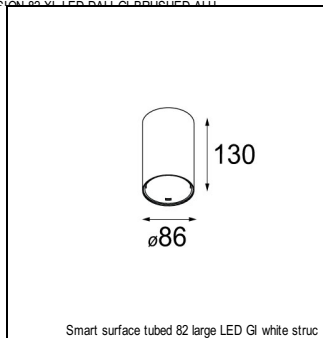

SMART CAKE 82 LED GE

ACCESSORIES

HUE-DEVICE

70000615	PHILIPS HUE TAP SWITCH
70000847	PHILIPS HUE SENSOR
70000614	PHILIPS HUE DIMMER SWITCH

HUE-MODULE

13190030	MODULAR CONNECTED 1-10V WHITE COMPONENT

HUE-BRIDGE

70000616	PHILIPS HUE BRIDGE EU
70000617	PHILIPS HUE BRIDGE UK

GYPKIT

12290130	GYPKIT 190X190 - Ø70
12291030	GYPKIT 210X190-2XØ70 R35-88

CONBOX

10889830	CONBOX 190X192X130X256

RECESSED-FRAME

12500230	SMART RECESSED RING 82

SURFACE-TUBED

12844009	SMART SURFACE TUBED 82 LARGE LED GI WHITE STRUC
12844032	SMART SURFACE TUBED 82 LARGE LED GI BLACK STRUC
12844024	SMART SURFACE TUBED 82 LARGE LED GI BRUSHED ALU
12845009	SMART SURFACE TUBED 82 LARGE LED GE WHITE STRUC
12845032	SMART SURFACE TUBED 82 LARGE LED GE BLACK STRUC
12845024	SMART SURFACE TUBED 82 LARGE LED GE BRUSHED ALU
12841009	SMART SURFACE TUBED 82 SMALL LED GE WHITE STRUC
12841032	SMART SURFACE TUBED 82 SMALL LED GE BLACK STRUC
12842409	SMART SURFACE TUBED SUSPENSION 82 XL LED DALI GI WHITE STRUC
12842432	SMART SURFACE TUBED SUSPENSION 82 XL LED DALI GI BLACK STRUC
12842424	SMART SURFACE TUBED SUSPENSION 82 XL LED DALI GI BRUSHED ALU

ACCESSORIES

SURFACE-TUBED

12842332	SMART SURFACE TUBED SUSPENSION 82 XL LED 1-10V/PUSHDIM GI BLACK STRUC
12842324	SMART SURFACE TUBED SUSPENSION 82 XL LED 1-10V/PUSHDIM GI BRUSHED ALU
12842209	SMART SURFACE TUBED SUSPENSION 82 XL LED TRE DIM GI WHITE STRUC
12842232	SMART SURFACE TUBED SUSPENSION 82 XL LED TRE DIM GI BLACK STRUC
12842224	SMART SURFACE TUBED SUSPENSION 82 XL LED TRE DIM GI BRUSHED ALU
12842009	SMART SURFACE TUBED SUSPENSION 82 LARGE LED GI WHITE STRUC
12842032	SMART SURFACE TUBED SUSPENSION 82 LARGE LED GI BLACK STRUC
12842024	SMART SURFACE TUBED SUSPENSION 82 LARGE LED GI BRUSHED ALU
12843009	SMART SURFACE TUBED 82 XL LED TRE DIM GI WHITE STRUC
12843032	SMART SURFACE TUBED 82 XL LED TRE DIM GI BLACK STRUC
12843024	SMART SURFACE TUBED 82 XL LED TRE DIM GI BRUSHED ALU
12843109	SMART SURFACE TUBED 82 XL LED 1-10V/PUSHDIM GI WHITE STRUC
12843132	SMART SURFACE TUBED 82 XL LED 1-10V/PUSHDIM GI BLACK STRUC
12843124	SMART SURFACE TUBED 82 XL LED 1-10V/PUSHDIM GI BRUSHED ALU
12843209	SMART SURFACE TUBED 82 XL LED DALI GI WHITE STRUC
12843232	SMART SURFACE TUBED 82 XL LED DALI GI BLACK STRUC
12843224	SMART SURFACE TUBED 82 XL LED DALI GI BRUSHED ALU

MASK

12500132	SMART MASK 82 2X BLACK STRUC
12500109	SMART MASK 82 2X WHITE STRUC
12500146	SMART MASK 82 2X GOLD
12500032	SMART MASK 82 1X BLACK STRUC
12500009	SMART MASK 82 1X WHITE STRUC
12500046	SMART MASK 82 1X GOLD

SURFACE-BOX

12515109	SMART SURFACE BOX 82 2X LED 1-10V/PUSHDIM GI WHITE STRUC
12515132	SMART SURFACE BOX 82 2X LED 1-10V/PUSHDIM GI BLACK STRUC
12515009	SMART SURFACE BOX 82 2X LED TRE DIM GI WHITE STRUC
12515032	SMART SURFACE BOX 82 2X LED TRE DIM GI BLACK STRUC
12514109	SMART SURFACE BOX 82 1X LED 1-10V/PUSHDIM GI WHITE STRUC
12514132	SMART SURFACE BOX 82 1X LED 1-10V/PUSHDIM GI BLACK STRUC
12514009	SMART SURFACE BOX 82 1X LED TRE DIM GI WHITE STRUC
12514032	SMART SURFACE BOX 82 1X LED TRE DIM GI BLACK STRUC