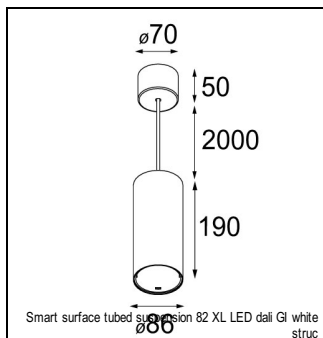

SMART CAKE 82 LED GE

ACCESSORIES

HUE-DEVICE

70000615	PHILIPS HUE TAP SWITCH
70000847	PHILIPS HUE SENSOR
70000614	PHILIPS HUE DIMMER SWITCH

HUE-MODULE

13190030	MODULAR CONNECTED 1-10V WHITE COMPONENT

HUE-BRIDGE

70000616	PHILIPS HUE BRIDGE EU
70000617	PHILIPS HUE BRIDGE UK

GYPKIT

12290130	GYPKIT 190X190 - Ø70
12291030	GYPKIT 210X190-2XØ70 R35-88

CONBOX

10889830	CONBOX 190X192X130X256

RECESSED-FRAME

12500230	SMART RECESSED RING 82

SURFACE-TUBED

12844009	SMART SURFACE TUBED 82 LARGE LED GI WHITE STRUC
12844032	SMART SURFACE TUBED 82 LARGE LED GI BLACK STRUC
12844024	SMART SURFACE TUBED 82 LARGE LED GI BRUSHED ALU
12845009	SMART SURFACE TUBED 82 LARGE LED GE WHITE STRUC
12845032	SMART SURFACE TUBED 82 LARGE LED GE BLACK STRUC
12845024	SMART SURFACE TUBED 82 LARGE LED GE BRUSHED ALU
12841009	SMART SURFACE TUBED 82 SMALL LED GE WHITE STRUC
12841032	SMART SURFACE TUBED 82 SMALL LED GE BLACK STRUC
12842409	SMART SURFACE TUBED SUSPENSION 82 XL LED DALI GI WHITE STRUC
12842432	SMART SURFACE TUBED SUSPENSION 82 XL LED DALI GI BLACK STRUC
12842424	SMART SURFACE TUBED SUSPENSION 82 XL LED DALI GI BRUSHED ALU

ACCESSORIES

SURFACE-TUBED

12842332	SMART SURFACE TUBED SUSPENSION 82 XL LED 1-10V/PUSHDIM GI BLACK STRUC
12842324	SMART SURFACE TUBED SUSPENSION 82 XL LED 1-10V/PUSHDIM GI BRUSHED ALU
12842209	SMART SURFACE TUBED SUSPENSION 82 XL LED TRE DIM GI WHITE STRUC
12842232	SMART SURFACE TUBED SUSPENSION 82 XL LED TRE DIM GI BLACK STRUC
12842224	SMART SURFACE TUBED SUSPENSION 82 XL LED TRE DIM GI BRUSHED ALU
12842009	SMART SURFACE TUBED SUSPENSION 82 LARGE LED GI WHITE STRUC
12842032	SMART SURFACE TUBED SUSPENSION 82 LARGE LED GI BLACK STRUC
12842024	SMART SURFACE TUBED SUSPENSION 82 LARGE LED GI BRUSHED ALU
12843009	SMART SURFACE TUBED 82 XL LED TRE DIM GI WHITE STRUC
12843032	SMART SURFACE TUBED 82 XL LED TRE DIM GI BLACK STRUC
12843024	SMART SURFACE TUBED 82 XL LED TRE DIM GI BRUSHED ALU
12843109	SMART SURFACE TUBED 82 XL LED 1-10V/PUSHDIM GI WHITE STRUC
12843132	SMART SURFACE TUBED 82 XL LED 1-10V/PUSHDIM GI BLACK STRUC
12843124	SMART SURFACE TUBED 82 XL LED 1-10V/PUSHDIM GI BRUSHED ALU
12843209	SMART SURFACE TUBED 82 XL LED DALI GI WHITE STRUC
12843232	SMART SURFACE TUBED 82 XL LED DALI GI BLACK STRUC
12843224	SMART SURFACE TUBED 82 XL LED DALI GI BRUSHED ALU

MASK

12500132	SMART MASK 82 2X BLACK STRUC
12500109	SMART MASK 82 2X WHITE STRUC
12500146	SMART MASK 82 2X GOLD
12500032	SMART MASK 82 1X BLACK STRUC
12500009	SMART MASK 82 1X WHITE STRUC
12500046	SMART MASK 82 1X GOLD

SURFACE-BOX

12515109	SMART SURFACE BOX 82 2X LED 1-10V/PUSHDIM GI WHITE STRUC
12515132	SMART SURFACE BOX 82 2X LED 1-10V/PUSHDIM GI BLACK STRUC
12515009	SMART SURFACE BOX 82 2X LED TRE DIM GI WHITE STRUC
12515032	SMART SURFACE BOX 82 2X LED TRE DIM GI BLACK STRUC
12514109	SMART SURFACE BOX 82 1X LED 1-10V/PUSHDIM GI WHITE STRUC
12514132	SMART SURFACE BOX 82 1X LED 1-10V/PUSHDIM GI BLACK STRUC
12514009	SMART SURFACE BOX 82 1X LED TRE DIM GI WHITE STRUC
12514032	SMART SURFACE BOX 82 1X LED TRE DIM GI BLACK STRUC