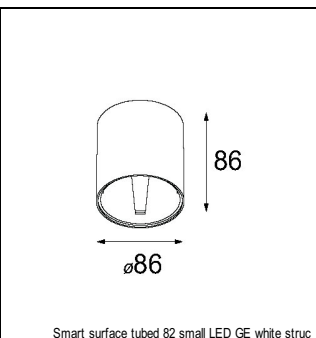

SMART CAKE 82 LED GE

ACCESSORIES

HUE-DEVICE

70000615	PHILIPS HUE TAP SWITCH
70000847	PHILIPS HUE SENSOR
70000614	PHILIPS HUE DIMMER SWITCH

HUE-MODULE

13190030	MODULAR CONNECTED 1-10V WHITE COMPONENT

HUE-BRIDGE

70000616	PHILIPS HUE BRIDGE EU
70000617	PHILIPS HUE BRIDGE UK

GYPKIT

12290130	GYPKIT 190X190 - Ø70
12291030	GYPKIT 210X190-2XØ70 R35-88

CONBOX

10889830	CONBOX 190X192X130X256

RECESSED-FRAME

12500230	SMART RECESSED RING 82

SURFACE-TUBED

12844009	SMART SURFACE TUBED 82 LARGE LED GI WHITE STRUC
12844032	SMART SURFACE TUBED 82 LARGE LED GI BLACK STRUC
12844024	SMART SURFACE TUBED 82 LARGE LED GI BRUSHED ALU
12845009	SMART SURFACE TUBED 82 LARGE LED GE WHITE STRUC
12845032	SMART SURFACE TUBED 82 LARGE LED GE BLACK STRUC
12845024	SMART SURFACE TUBED 82 LARGE LED GE BRUSHED ALU
12841009	SMART SURFACE TUBED 82 SMALL LED GE WHITE STRUC
12841032	SMART SURFACE TUBED 82 SMALL LED GE BLACK STRUC
12842409	SMART SURFACE TUBED SUSPENSION 82 XL LED DALI GI WHITE STRUC
12842432	SMART SURFACE TUBED SUSPENSION 82 XL LED DALI GI BLACK STRUC
12842424	SMART SURFACE TUBED SUSPENSION 82 XL LED DALI GI BRUSHED ALU

ACCESSORIES

SURFACE-TUBED

12842332	SMART SURFACE TUBED SUSPENSION 82 XL LED 1-10V/PUSHDIM GI BLACK STRUC
12842324	SMART SURFACE TUBED SUSPENSION 82 XL LED 1-10V/PUSHDIM GI BRUSHED ALU
12842209	SMART SURFACE TUBED SUSPENSION 82 XL LED TRE DIM GI WHITE STRUC
12842232	SMART SURFACE TUBED SUSPENSION 82 XL LED TRE DIM GI BLACK STRUC
12842224	SMART SURFACE TUBED SUSPENSION 82 XL LED TRE DIM GI BRUSHED ALU
12842009	SMART SURFACE TUBED SUSPENSION 82 LARGE LED GI WHITE STRUC
12842032	SMART SURFACE TUBED SUSPENSION 82 LARGE LED GI BLACK STRUC
12842024	SMART SURFACE TUBED SUSPENSION 82 LARGE LED GI BRUSHED ALU
12843009	SMART SURFACE TUBED 82 XL LED TRE DIM GI WHITE STRUC
12843032	SMART SURFACE TUBED 82 XL LED TRE DIM GI BLACK STRUC
12843024	SMART SURFACE TUBED 82 XL LED TRE DIM GI BRUSHED ALU
12843109	SMART SURFACE TUBED 82 XL LED 1-10V/PUSHDIM GI WHITE STRUC
12843132	SMART SURFACE TUBED 82 XL LED 1-10V/PUSHDIM GI BLACK STRUC
12843124	SMART SURFACE TUBED 82 XL LED 1-10V/PUSHDIM GI BRUSHED ALU
12843209	SMART SURFACE TUBED 82 XL LED DALI GI WHITE STRUC
12843232	SMART SURFACE TUBED 82 XL LED DALI GI BLACK STRUC
12843224	SMART SURFACE TUBED 82 XL LED DALI GI BRUSHED ALU

MASK

12500132	SMART MASK 82 2X BLACK STRUC
12500109	SMART MASK 82 2X WHITE STRUC
12500146	SMART MASK 82 2X GOLD
12500032	SMART MASK 82 1X BLACK STRUC
12500009	SMART MASK 82 1X WHITE STRUC
12500046	SMART MASK 82 1X GOLD

SURFACE-BOX

12515109	SMART SURFACE BOX 82 2X LED 1-10V/PUSHDIM GI WHITE STRUC
12515132	SMART SURFACE BOX 82 2X LED 1-10V/PUSHDIM GI BLACK STRUC
12515009	SMART SURFACE BOX 82 2X LED TRE DIM GI WHITE STRUC
12515032	SMART SURFACE BOX 82 2X LED TRE DIM GI BLACK STRUC
12514109	SMART SURFACE BOX 82 1X LED 1-10V/PUSHDIM GI WHITE STRUC
12514132	SMART SURFACE BOX 82 1X LED 1-10V/PUSHDIM GI BLACK STRUC
12514009	SMART SURFACE BOX 82 1X LED TRE DIM GI WHITE STRUC
12514032	SMART SURFACE BOX 82 1X LED TRE DIM GI BLACK STRUC