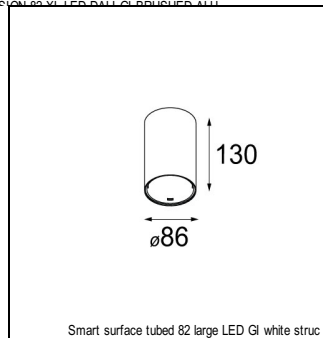

SMART CAKE 82 LED GE

ACCESSORIES

HUE-DEVICE

70000615	PHILIPS HUE TAP SWITCH
70000847	PHILIPS HUE SENSOR
70000614	PHILIPS HUE DIMMER SWITCH

HUE-MODULE

13190030	MODULAR CONNECTED 1-10V WHITE COMPONENT

HUE-BRIDGE

70000616	PHILIPS HUE BRIDGE EU
70000617	PHILIPS HUE BRIDGE UK

GYPKIT

12290130	GYPKIT 190X190 - Ø70
12291030	GYPKIT 210X190-2XØ70 R35-88

CONBOX

10889830	CONBOX 190X192X130X256

RECESSED-FRAME

12500230	SMART RECESSED RING 82

SURFACE-TUBED

12844009	SMART SURFACE TUBED 82 LARGE LED GI WHITE STRUC
12844032	SMART SURFACE TUBED 82 LARGE LED GI BLACK STRUC
12844024	SMART SURFACE TUBED 82 LARGE LED GI BRUSHED ALU
12845009	SMART SURFACE TUBED 82 LARGE LED GE WHITE STRUC
12845032	SMART SURFACE TUBED 82 LARGE LED GE BLACK STRUC
12845024	SMART SURFACE TUBED 82 LARGE LED GE BRUSHED ALU
12841009	SMART SURFACE TUBED 82 SMALL LED GE WHITE STRUC
12841032	SMART SURFACE TUBED 82 SMALL LED GE BLACK STRUC
12842409	SMART SURFACE TUBED SUSPENSION 82 XL LED DALI GI WHITE STRUC
12842432	SMART SURFACE TUBED SUSPENSION 82 XL LED DALI GI BLACK STRUC
12842424	SMART SURFACE TUBED SUSPENSION 82 XL LED DALI GI BRUSHED ALU

ACCESSORIES

SURFACE-TUBED

12842332	SMART SURFACE TUBED SUSPENSION 82 XL LED 1-10V/PUSHDIM GI BLACK STRUC
12842324	SMART SURFACE TUBED SUSPENSION 82 XL LED 1-10V/PUSHDIM GI BRUSHED ALU
12842209	SMART SURFACE TUBED SUSPENSION 82 XL LED TRE DIM GI WHITE STRUC
12842232	SMART SURFACE TUBED SUSPENSION 82 XL LED TRE DIM GI BLACK STRUC
12842224	SMART SURFACE TUBED SUSPENSION 82 XL LED TRE DIM GI BRUSHED ALU
12842009	SMART SURFACE TUBED SUSPENSION 82 LARGE LED GI WHITE STRUC
12842032	SMART SURFACE TUBED SUSPENSION 82 LARGE LED GI BLACK STRUC
12842024	SMART SURFACE TUBED SUSPENSION 82 LARGE LED GI BRUSHED ALU
12843009	SMART SURFACE TUBED 82 XL LED TRE DIM GI WHITE STRUC
12843032	SMART SURFACE TUBED 82 XL LED TRE DIM GI BLACK STRUC
12843024	SMART SURFACE TUBED 82 XL LED TRE DIM GI BRUSHED ALU
12843109	SMART SURFACE TUBED 82 XL LED 1-10V/PUSHDIM GI WHITE STRUC
12843132	SMART SURFACE TUBED 82 XL LED 1-10V/PUSHDIM GI BLACK STRUC
12843124	SMART SURFACE TUBED 82 XL LED 1-10V/PUSHDIM GI BRUSHED ALU
12843209	SMART SURFACE TUBED 82 XL LED DALI GI WHITE STRUC
12843232	SMART SURFACE TUBED 82 XL LED DALI GI BLACK STRUC
12843224	SMART SURFACE TUBED 82 XL LED DALI GI BRUSHED ALU

MASK

12500132	SMART MASK 82 2X BLACK STRUC
12500109	SMART MASK 82 2X WHITE STRUC
12500146	SMART MASK 82 2X GOLD
12500032	SMART MASK 82 1X BLACK STRUC
12500009	SMART MASK 82 1X WHITE STRUC
12500046	SMART MASK 82 1X GOLD

SURFACE-BOX

12515109	SMART SURFACE BOX 82 2X LED 1-10V/PUSHDIM GI WHITE STRUC
12515132	SMART SURFACE BOX 82 2X LED 1-10V/PUSHDIM GI BLACK STRUC
12515009	SMART SURFACE BOX 82 2X LED TRE DIM GI WHITE STRUC
12515032	SMART SURFACE BOX 82 2X LED TRE DIM GI BLACK STRUC
12514109	SMART SURFACE BOX 82 1X LED 1-10V/PUSHDIM GI WHITE STRUC
12514132	SMART SURFACE BOX 82 1X LED 1-10V/PUSHDIM GI BLACK STRUC
12514009	SMART SURFACE BOX 82 1X LED TRE DIM GI WHITE STRUC
12514032	SMART SURFACE BOX 82 1X LED TRE DIM GI BLACK STRUC