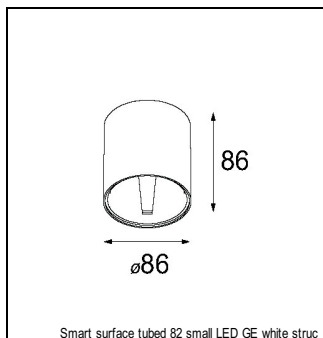

SMART CAKE 82 LED GE

ACCESSORIES

HUE-DEVICE

70000615	PHILIPS HUE TAP SWITCH
70000847	PHILIPS HUE SENSOR
70000614	PHILIPS HUE DIMMER SWITCH

HUE-MODULE

13190030	MODULAR CONNECTED 1-10V WHITE COMPONENT

HUE-BRIDGE

70000616	PHILIPS HUE BRIDGE EU
70000617	PHILIPS HUE BRIDGE UK

GYPKIT

12290130	GYPKIT 190X190 - Ø70
12291030	GYPKIT 210X190-2XØ70 R35-88

CONBOX

10889830	CONBOX 190X192X130X256

RECESSED-FRAME

12500230	SMART RECESSED RING 82

SURFACE-TUBED

12844009	SMART SURFACE TUBED 82 LARGE LED GI WHITE STRUC
12844032	SMART SURFACE TUBED 82 LARGE LED GI BLACK STRUC
12844024	SMART SURFACE TUBED 82 LARGE LED GI BRUSHED ALU
12845009	SMART SURFACE TUBED 82 LARGE LED GE WHITE STRUC
12845032	SMART SURFACE TUBED 82 LARGE LED GE BLACK STRUC
12845024	SMART SURFACE TUBED 82 LARGE LED GE BRUSHED ALU
12841009	SMART SURFACE TUBED 82 SMALL LED GE WHITE STRUC
12841032	SMART SURFACE TUBED 82 SMALL LED GE BLACK STRUC
12842409	SMART SURFACE TUBED SUSPENSION 82 XL LED DALI GI WHITE STRUC
12842432	SMART SURFACE TUBED SUSPENSION 82 XL LED DALI GI BLACK STRUC
12842424	SMART SURFACE TUBED SUSPENSION 82 XL LED DALI GI BRUSHED ALU

ACCESSORIES

SURFACE-TUBED

12842332	SMART SURFACE TUBED SUSPENSION 82 XL LED 1-10V/PUSHDIM GI BLACK STRUC
12842324	SMART SURFACE TUBED SUSPENSION 82 XL LED 1-10V/PUSHDIM GI BRUSHED ALU
12842209	SMART SURFACE TUBED SUSPENSION 82 XL LED TRE DIM GI WHITE STRUC
12842232	SMART SURFACE TUBED SUSPENSION 82 XL LED TRE DIM GI BLACK STRUC
12842224	SMART SURFACE TUBED SUSPENSION 82 XL LED TRE DIM GI BRUSHED ALU
12842009	SMART SURFACE TUBED SUSPENSION 82 LARGE LED GI WHITE STRUC
12842032	SMART SURFACE TUBED SUSPENSION 82 LARGE LED GI BLACK STRUC
12842024	SMART SURFACE TUBED SUSPENSION 82 LARGE LED GI BRUSHED ALU
12843009	SMART SURFACE TUBED 82 XL LED TRE DIM GI WHITE STRUC
12843032	SMART SURFACE TUBED 82 XL LED TRE DIM GI BLACK STRUC
12843024	SMART SURFACE TUBED 82 XL LED TRE DIM GI BRUSHED ALU
12843109	SMART SURFACE TUBED 82 XL LED 1-10V/PUSHDIM GI WHITE STRUC
12843132	SMART SURFACE TUBED 82 XL LED 1-10V/PUSHDIM GI BLACK STRUC
12843124	SMART SURFACE TUBED 82 XL LED 1-10V/PUSHDIM GI BRUSHED ALU
12843209	SMART SURFACE TUBED 82 XL LED DALI GI WHITE STRUC
12843232	SMART SURFACE TUBED 82 XL LED DALI GI BLACK STRUC
12843224	SMART SURFACE TUBED 82 XL LED DALI GI BRUSHED ALU

MASK

12500132	SMART MASK 82 2X BLACK STRUC
12500109	SMART MASK 82 2X WHITE STRUC
12500146	SMART MASK 82 2X GOLD
12500032	SMART MASK 82 1X BLACK STRUC
12500009	SMART MASK 82 1X WHITE STRUC
12500046	SMART MASK 82 1X GOLD

SURFACE-BOX

12515109	SMART SURFACE BOX 82 2X LED 1-10V/PUSHDIM GI WHITE STRUC
12515132	SMART SURFACE BOX 82 2X LED 1-10V/PUSHDIM GI BLACK STRUC
12515009	SMART SURFACE BOX 82 2X LED TRE DIM GI WHITE STRUC
12515032	SMART SURFACE BOX 82 2X LED TRE DIM GI BLACK STRUC
12514109	SMART SURFACE BOX 82 1X LED 1-10V/PUSHDIM GI WHITE STRUC
12514132	SMART SURFACE BOX 82 1X LED 1-10V/PUSHDIM GI BLACK STRUC
12514009	SMART SURFACE BOX 82 1X LED TRE DIM GI WHITE STRUC
12514032	SMART SURFACE BOX 82 1X LED TRE DIM GI BLACK STRUC