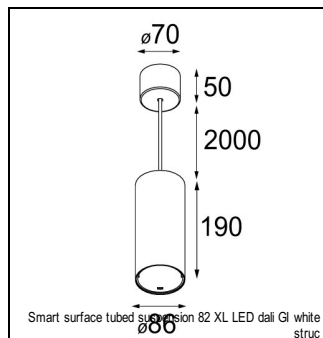

SMART CAKE 82 LED GE

ACCESSORIES

HUE-DEVICE

70000615	PHILIPS HUE TAP SWITCH
70000847	PHILIPS HUE SENSOR
70000614	PHILIPS HUE DIMMER SWITCH

HUE-MODULE

13190030	MODULAR CONNECTED 1-10V WHITE COMPONENT

HUE-BRIDGE

70000616	PHILIPS HUE BRIDGE EU
70000617	PHILIPS HUE BRIDGE UK

GYPKIT

12290130	GYPKIT 190X190 - Ø70
12291030	GYPKIT 210X190-2XØ70 R35-88

CONBOX

10889830	CONBOX 190X192X130X256

RECESSED-FRAME

12500230	SMART RECESSED RING 82

SURFACE-TUBED

12844009	SMART SURFACE TUBED 82 LARGE LED GI WHITE STRUC
12844032	SMART SURFACE TUBED 82 LARGE LED GI BLACK STRUC
12844024	SMART SURFACE TUBED 82 LARGE LED GI BRUSHED ALU
12845009	SMART SURFACE TUBED 82 LARGE LED GE WHITE STRUC
12845032	SMART SURFACE TUBED 82 LARGE LED GE BLACK STRUC
12845024	SMART SURFACE TUBED 82 LARGE LED GE BRUSHED ALU
12841009	SMART SURFACE TUBED 82 SMALL LED GE WHITE STRUC
12841032	SMART SURFACE TUBED 82 SMALL LED GE BLACK STRUC
12842409	SMART SURFACE TUBED SUSPENSION 82 XL LED DALI GI WHITE STRUC
12842432	SMART SURFACE TUBED SUSPENSION 82 XL LED DALI GI BLACK STRUC
12842424	SMART SURFACE TUBED SUSPENSION 82 XL LED DALI GI BRUSHED ALU

ACCESSORIES

SURFACE-TUBED

12842332	SMART SURFACE TUBED SUSPENSION 82 XL LED 1-10V/PUSHDIM GI BLACK STRUC
12842324	SMART SURFACE TUBED SUSPENSION 82 XL LED 1-10V/PUSHDIM GI BRUSHED ALU
12842209	SMART SURFACE TUBED SUSPENSION 82 XL LED TRE DIM GI WHITE STRUC
12842232	SMART SURFACE TUBED SUSPENSION 82 XL LED TRE DIM GI BLACK STRUC
12842224	SMART SURFACE TUBED SUSPENSION 82 XL LED TRE DIM GI BRUSHED ALU
12842009	SMART SURFACE TUBED SUSPENSION 82 LARGE LED GI WHITE STRUC
12842032	SMART SURFACE TUBED SUSPENSION 82 LARGE LED GI BLACK STRUC
12842024	SMART SURFACE TUBED SUSPENSION 82 LARGE LED GI BRUSHED ALU
12843009	SMART SURFACE TUBED 82 XL LED TRE DIM GI WHITE STRUC
12843032	SMART SURFACE TUBED 82 XL LED TRE DIM GI BLACK STRUC
12843024	SMART SURFACE TUBED 82 XL LED TRE DIM GI BRUSHED ALU
12843109	SMART SURFACE TUBED 82 XL LED 1-10V/PUSHDIM GI WHITE STRUC
12843132	SMART SURFACE TUBED 82 XL LED 1-10V/PUSHDIM GI BLACK STRUC
12843124	SMART SURFACE TUBED 82 XL LED 1-10V/PUSHDIM GI BRUSHED ALU
12843209	SMART SURFACE TUBED 82 XL LED DALI GI WHITE STRUC
12843232	SMART SURFACE TUBED 82 XL LED DALI GI BLACK STRUC
12843224	SMART SURFACE TUBED 82 XL LED DALI GI BRUSHED ALU

MASK

12500132	SMART MASK 82 2X BLACK STRUC
12500109	SMART MASK 82 2X WHITE STRUC
12500146	SMART MASK 82 2X GOLD
12500032	SMART MASK 82 1X BLACK STRUC
12500009	SMART MASK 82 1X WHITE STRUC
12500046	SMART MASK 82 1X GOLD

SURFACE-BOX

12515109	SMART SURFACE BOX 82 2X LED 1-10V/PUSHDIM GI WHITE STRUC
12515132	SMART SURFACE BOX 82 2X LED 1-10V/PUSHDIM GI BLACK STRUC
12515009	SMART SURFACE BOX 82 2X LED TRE DIM GI WHITE STRUC
12515032	SMART SURFACE BOX 82 2X LED TRE DIM GI BLACK STRUC
12514109	SMART SURFACE BOX 82 1X LED 1-10V/PUSHDIM GI WHITE STRUC
12514132	SMART SURFACE BOX 82 1X LED 1-10V/PUSHDIM GI BLACK STRUC
12514009	SMART SURFACE BOX 82 1X LED TRE DIM GI WHITE STRUC
12514032	SMART SURFACE BOX 82 1X LED TRE DIM GI BLACK STRUC