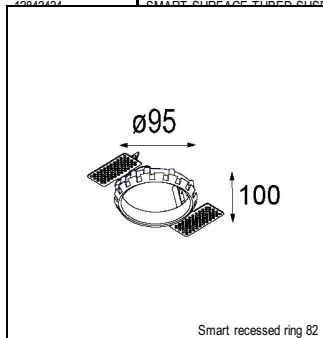

SMART CAKE 82 LED GE

ACCESSORIES

HUE-DEVICE

70000615	PHILIPS HUE TAP SWITCH
70000847	PHILIPS HUE SENSOR
70000614	PHILIPS HUE DIMMER SWITCH

HUE-MODULE

13190030	MODULAR CONNECTED 1-10V WHITE COMPONENT

HUE-BRIDGE

70000616	PHILIPS HUE BRIDGE EU
70000617	PHILIPS HUE BRIDGE UK

GYPKIT

12290130	GYPKIT 190X190 - Ø70
12291030	GYPKIT 210X190-2XØ70 R35-88

CONBOX

10889830	CONBOX 190X192X130X256

RECESSED-FRAME

12500230	SMART RECESSED RING 82

SURFACE-TUBED

12844009	SMART SURFACE TUBED 82 LARGE LED GI WHITE STRUC
12844032	SMART SURFACE TUBED 82 LARGE LED GI BLACK STRUC
12844024	SMART SURFACE TUBED 82 LARGE LED GI BRUSHED ALU
12845009	SMART SURFACE TUBED 82 LARGE LED GE WHITE STRUC
12845032	SMART SURFACE TUBED 82 LARGE LED GE BLACK STRUC
12845024	SMART SURFACE TUBED 82 LARGE LED GE BRUSHED ALU
12841009	SMART SURFACE TUBED 82 SMALL LED GE WHITE STRUC
12841032	SMART SURFACE TUBED 82 SMALL LED GE BLACK STRUC
12842409	SMART SURFACE TUBED SUSPENSION 82 XL LED DALI GI WHITE STRUC
12842432	SMART SURFACE TUBED SUSPENSION 82 XL LED DALI GI BLACK STRUC
12842424	SMART SURFACE TUBED SUSPENSION 82 XL LED DALI GI BRUSHED ALU

ACCESSORIES

SURFACE-TUBED

12842332	SMART SURFACE TUBED SUSPENSION 82 XL LED 1-10V/PUSHDIM GI BLACK STRUC
12842324	SMART SURFACE TUBED SUSPENSION 82 XL LED 1-10V/PUSHDIM GI BRUSHED ALU
12842209	SMART SURFACE TUBED SUSPENSION 82 XL LED TRE DIM GI WHITE STRUC
12842232	SMART SURFACE TUBED SUSPENSION 82 XL LED TRE DIM GI BLACK STRUC
12842224	SMART SURFACE TUBED SUSPENSION 82 XL LED TRE DIM GI BRUSHED ALU
12842009	SMART SURFACE TUBED SUSPENSION 82 LARGE LED GI WHITE STRUC
12842032	SMART SURFACE TUBED SUSPENSION 82 LARGE LED GI BLACK STRUC
12842024	SMART SURFACE TUBED SUSPENSION 82 LARGE LED GI BRUSHED ALU
12843009	SMART SURFACE TUBED 82 XL LED TRE DIM GI WHITE STRUC
12843032	SMART SURFACE TUBED 82 XL LED TRE DIM GI BLACK STRUC
12843024	SMART SURFACE TUBED 82 XL LED TRE DIM GI BRUSHED ALU
12843109	SMART SURFACE TUBED 82 XL LED 1-10V/PUSHDIM GI WHITE STRUC
12843132	SMART SURFACE TUBED 82 XL LED 1-10V/PUSHDIM GI BLACK STRUC
12843124	SMART SURFACE TUBED 82 XL LED 1-10V/PUSHDIM GI BRUSHED ALU
12843209	SMART SURFACE TUBED 82 XL LED DALI GI WHITE STRUC
12843232	SMART SURFACE TUBED 82 XL LED DALI GI BLACK STRUC
12843224	SMART SURFACE TUBED 82 XL LED DALI GI BRUSHED ALU

MASK

12500132	SMART MASK 82 2X BLACK STRUC
12500109	SMART MASK 82 2X WHITE STRUC
12500146	SMART MASK 82 2X GOLD
12500032	SMART MASK 82 1X BLACK STRUC
12500009	SMART MASK 82 1X WHITE STRUC
12500046	SMART MASK 82 1X GOLD

SURFACE-BOX

12515109	SMART SURFACE BOX 82 2X LED 1-10V/PUSHDIM GI WHITE STRUC
12515132	SMART SURFACE BOX 82 2X LED 1-10V/PUSHDIM GI BLACK STRUC
12515009	SMART SURFACE BOX 82 2X LED TRE DIM GI WHITE STRUC
12515032	SMART SURFACE BOX 82 2X LED TRE DIM GI BLACK STRUC
12514109	SMART SURFACE BOX 82 1X LED 1-10V/PUSHDIM GI WHITE STRUC
12514132	SMART SURFACE BOX 82 1X LED 1-10V/PUSHDIM GI BLACK STRUC
12514009	SMART SURFACE BOX 82 1X LED TRE DIM GI WHITE STRUC
12514032	SMART SURFACE BOX 82 1X LED TRE DIM GI BLACK STRUC