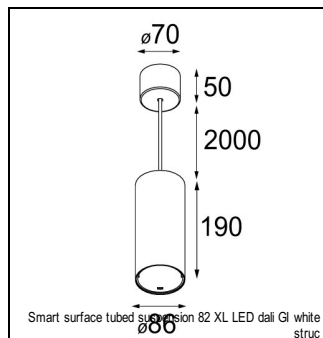

Art. Nr. 12411209

SPECIFICATIONS

Lamp	1x LED Array	
Gear / Transfo	LED gear not incl.	
Cut-out size	ø 70 h 60	
Weight	0.36kg	
Min. Distance	0.1 m	
IP	IP20	
Glow Wire Test	960°	
Lifetime	L80 B20 @ 50.000 hrs	
CRI	90	
Power supply	350mA 17.8Vf	500mA 18.4Vf
Connected load	6.2W	9.2W
Lumen	494lm	663lm
Efficacy	80lm/W	72lm/W
UGR	21	22
Adjustability	Not Applicable	
Remark	! 3500K on request ! can be combined with Smart mask ! can be combined with Smart tubed wall ! can be combined with Smart surface box & surface tubed (surface/suspension)	

CONBOX

10889830	CONBOX 190X192X130X256
----------	------------------------

RECESSED-FRAME

12500230	SMART RECESSED RING 82
----------	------------------------

SURFACE-TUBED

12844009	SMART SURFACE TUBED 82 LARGE LED GI WHITE STRUC
12844032	SMART SURFACE TUBED 82 LARGE LED GI BLACK STRUC
12844024	SMART SURFACE TUBED 82 LARGE LED GI BRUSHED ALU
12845009	SMART SURFACE TUBED 82 LARGE LED GE WHITE STRUC
12845032	SMART SURFACE TUBED 82 LARGE LED GE BLACK STRUC
12845024	SMART SURFACE TUBED 82 LARGE LED GE BRUSHED ALU
12841009	SMART SURFACE TUBED 82 SMALL LED GE WHITE STRUC
12841032	SMART SURFACE TUBED 82 SMALL LED GE BLACK STRUC
12842409	SMART SURFACE TUBED SUSPENSION 82 XL LED DALI GI WHITE STRUC
12842432	SMART SURFACE TUBED SUSPENSION 82 XL LED DALI GI BLACK STRUC
12842424	SMART SURFACE TUBED SUSPENSION 82 XL LED DALI GI BRUSHED ALU