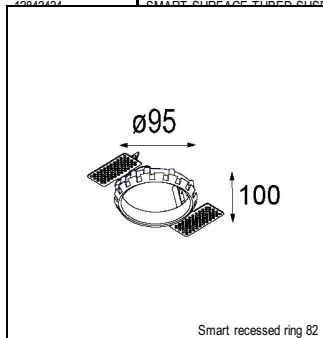

Art. Nr. 12411209

SPECIFICATIONS

Lamp	1x LED Array	
Gear / Transfo	LED gear not incl.	
Cut-out size	ø 70 h 60	
Weight	0.36kg	
Min. Distance	0.1 m	
IP	IP20	
Glow Wire Test	960°	
Lifetime	L80 B20 @ 50.000 hrs	
CRI	90	
Power supply	350mA 17.8Vf	500mA 18.4Vf
Connected load	6.2W	9.2W
Lumen	494lm	663lm
Efficacy	80lm/W	72lm/W
UGR	21	22
Adjustability	Not Applicable	
Remark	! 3500K on request ! can be combined with Smart mask ! can be combined with Smart tubed wall ! can be combined with Smart surface box & surface tubed (surface/suspension)	

CONBOX

10889830	CONBOX 190X192X130X256
----------	------------------------

RECESSED-FRAME

12500230	SMART RECESSED RING 82
----------	------------------------

SURFACE-TUBED

12844009	SMART SURFACE TUBED 82 LARGE LED GI WHITE STRUC
12844032	SMART SURFACE TUBED 82 LARGE LED GI BLACK STRUC
12844024	SMART SURFACE TUBED 82 LARGE LED GI BRUSHED ALU
12845009	SMART SURFACE TUBED 82 LARGE LED GE WHITE STRUC
12845032	SMART SURFACE TUBED 82 LARGE LED GE BLACK STRUC
12845024	SMART SURFACE TUBED 82 LARGE LED GE BRUSHED ALU
12841009	SMART SURFACE TUBED 82 SMALL LED GE WHITE STRUC
12841032	SMART SURFACE TUBED 82 SMALL LED GE BLACK STRUC
12842409	SMART SURFACE TUBED SUSPENSION 82 XL LED DALI GI WHITE STRUC
12842432	SMART SURFACE TUBED SUSPENSION 82 XL LED DALI GI BLACK STRUC
12842424	SMART SURFACE TUBED SUSPENSION 82 XL LED DALI GI BRUSHED ALU