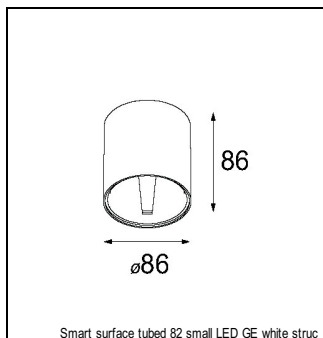

Art. Nr. 12411209

SPECIFICATIONS

Lamp	1x LED Array	
Gear / Transfo	LED gear not incl.	
Cut-out size	ø 70 h 60	
Weight	0.36kg	
Min. Distance	0.1 m	
IP	IP20	
Glow Wire Test	960°	
Lifetime	L80 B20 @ 50.000 hrs	
CRI	90	
Power supply	350mA 17.8Vf	500mA 18.4Vf
Connected load	6.2W	9.2W
Lumen	494lm	663lm
Efficacy	80lm/W	72lm/W
UGR	21	22
Adjustability	Not Applicable	
Remark	! 3500K on request ! can be combined with Smart mask ! can be combined with Smart tubed wall ! can be combined with Smart surface box & surface tubed (surface/suspension)	

CONBOX

10889830	CONBOX 190X192X130X256
----------	------------------------

RECESSED-FRAME

12500230	SMART RECESSED RING 82
----------	------------------------

SURFACE-TUBED

12844009	SMART SURFACE TUBED 82 LARGE LED GI WHITE STRUC
12844032	SMART SURFACE TUBED 82 LARGE LED GI BLACK STRUC
12844024	SMART SURFACE TUBED 82 LARGE LED GI BRUSHED ALU
12845009	SMART SURFACE TUBED 82 LARGE LED GE WHITE STRUC
12845032	SMART SURFACE TUBED 82 LARGE LED GE BLACK STRUC
12845024	SMART SURFACE TUBED 82 LARGE LED GE BRUSHED ALU
12841009	SMART SURFACE TUBED 82 SMALL LED GE WHITE STRUC
12841032	SMART SURFACE TUBED 82 SMALL LED GE BLACK STRUC
12842409	SMART SURFACE TUBED SUSPENSION 82 XL LED DALI GI WHITE STRUC
12842432	SMART SURFACE TUBED SUSPENSION 82 XL LED DALI GI BLACK STRUC
12842424	SMART SURFACE TUBED SUSPENSION 82 XL LED DALI GI BRUSHED ALU