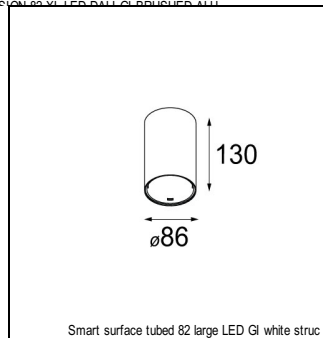

Art. Nr. 12411209

SPECIFICATIONS

Lamp	1x LED Array	
Gear / Transfo	LED gear not incl.	
Cut-out size	ø 70 h 60	
Weight	0.36kg	
Min. Distance	0.1 m	
IP	IP20	
Glow Wire Test	960°	
Lifetime	L80 B20 @ 50.000 hrs	
CRI	90	
Power supply	350mA 17.8Vf	500mA 18.4Vf
Connected load	6.2W	9.2W
Lumen	494lm	663lm
Efficacy	80lm/W	72lm/W
UGR	21	22
Adjustability	Not Applicable	
Remark	! 3500K on request ! can be combined with Smart mask ! can be combined with Smart tubed wall ! can be combined with Smart surface box & surface tubed (surface/suspension)	

CONBOX

10889830	CONBOX 190X192X130X256
----------	------------------------

RECESSED-FRAME

12500230	SMART RECESSED RING 82
----------	------------------------

SURFACE-TUBED

12844009	SMART SURFACE TUBED 82 LARGE LED GI WHITE STRUC
12844032	SMART SURFACE TUBED 82 LARGE LED GI BLACK STRUC
12844024	SMART SURFACE TUBED 82 LARGE LED GI BRUSHED ALU
12845009	SMART SURFACE TUBED 82 LARGE LED GE WHITE STRUC
12845032	SMART SURFACE TUBED 82 LARGE LED GE BLACK STRUC
12845024	SMART SURFACE TUBED 82 LARGE LED GE BRUSHED ALU
12841009	SMART SURFACE TUBED 82 SMALL LED GE WHITE STRUC
12841032	SMART SURFACE TUBED 82 SMALL LED GE BLACK STRUC
12842409	SMART SURFACE TUBED SUSPENSION 82 XL LED DALI GI WHITE STRUC
12842432	SMART SURFACE TUBED SUSPENSION 82 XL LED DALI GI BLACK STRUC
12842424	SMART SURFACE TUBED SUSPENSION 82 XL LED DALI GI BRUSHED ALU