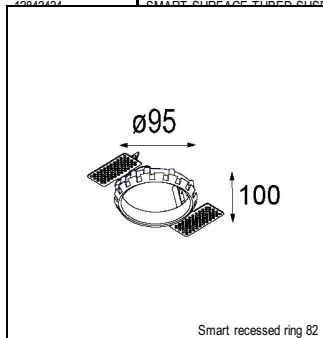

Art. Nr. 12411009

SPECIFICATIONS

Lamp	1x LED Array	
Gear / Transfo	LED gear not incl.	
Cut-out size	ø 70 h 60	
Weight	0.36kg	
Min. Distance	0.1 m	
IP	IP20	
Glow Wire Test	960°	
Lifetime	L80 B20 @ 50.000 hrs	
CRI	90	
Power supply	500mA 18.4Vf	350mA 17.8Vf
Connected load	9.2W	6.2W
Lumen	689lm	513lm
Efficacy	75lm/W	83lm/W
UGR	22	21
Adjustability	Not Applicable	
Remark	! 3500K on request ! can be combined with Smart mask ! can be combined with Smart tubed wall ! can be combined with Smart surface box & surface tubed (surface/suspension)	

CONBOX

10889830	CONBOX 190X192X130X256
----------	------------------------

RECESSED-FRAME

12500230	SMART RECESSED RING 82
----------	------------------------

SURFACE-TUBED

12844009	SMART SURFACE TUBED 82 LARGE LED GI WHITE STRUC
12844032	SMART SURFACE TUBED 82 LARGE LED GI BLACK STRUC
12844024	SMART SURFACE TUBED 82 LARGE LED GI BRUSHED ALU
12845009	SMART SURFACE TUBED 82 LARGE LED GE WHITE STRUC
12845032	SMART SURFACE TUBED 82 LARGE LED GE BLACK STRUC
12845024	SMART SURFACE TUBED 82 LARGE LED GE BRUSHED ALU
12841009	SMART SURFACE TUBED 82 SMALL LED GE WHITE STRUC
12841032	SMART SURFACE TUBED 82 SMALL LED GE BLACK STRUC
12842409	SMART SURFACE TUBED SUSPENSION 82 XL LED DALI GI WHITE STRUC
12842432	SMART SURFACE TUBED SUSPENSION 82 XL LED DALI GI BLACK STRUC
12842424	SMART SURFACE TUBED SUSPENSION 82 XL LED DALI GI BRUSHED ALU