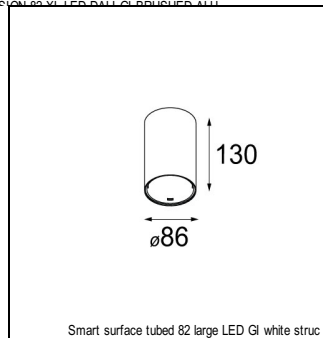

Art. Nr. 12411009

SPECIFICATIONS

Lamp	1x LED Array	
Gear / Transfo	LED gear not incl.	
Cut-out size	ø 70 h 60	
Weight	0.36kg	
Min. Distance	0.1 m	
IP	IP20	
Glow Wire Test	960°	
Lifetime	L80 B20 @ 50.000 hrs	
CRI	90	
Power supply	500mA 18.4Vf	350mA 17.8Vf
Connected load	9.2W	6.2W
Lumen	689lm	513lm
Efficacy	75lm/W	83lm/W
UGR	22	21
Adjustability	Not Applicable	
Remark	! 3500K on request ! can be combined with Smart mask ! can be combined with Smart tubed wall ! can be combined with Smart surface box & surface tubed (surface/suspension)	

CONBOX

10889830	CONBOX 190X192X130X256
----------	------------------------

RECESSED-FRAME

12500230	SMART RECESSED RING 82
----------	------------------------

SURFACE-TUBED

12844009	SMART SURFACE TUBED 82 LARGE LED GI WHITE STRUC
12844032	SMART SURFACE TUBED 82 LARGE LED GI BLACK STRUC
12844024	SMART SURFACE TUBED 82 LARGE LED GI BRUSHED ALU
12845009	SMART SURFACE TUBED 82 LARGE LED GE WHITE STRUC
12845032	SMART SURFACE TUBED 82 LARGE LED GE BLACK STRUC
12845024	SMART SURFACE TUBED 82 LARGE LED GE BRUSHED ALU
12841009	SMART SURFACE TUBED 82 SMALL LED GE WHITE STRUC
12841032	SMART SURFACE TUBED 82 SMALL LED GE BLACK STRUC
12842409	SMART SURFACE TUBED SUSPENSION 82 XL LED DALI GI WHITE STRUC
12842432	SMART SURFACE TUBED SUSPENSION 82 XL LED DALI GI BLACK STRUC
12842424	SMART SURFACE TUBED SUSPENSION 82 XL LED DALI GI BRUSHED ALU