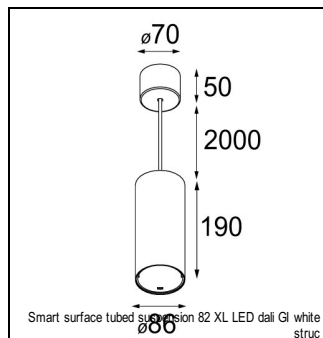

Art. Nr. 12411009

SPECIFICATIONS

Lamp	1x LED Array	
Gear / Transfo	LED gear not incl.	
Cut-out size	ø 70 h 60	
Weight	0.36kg	
Min. Distance	0.1 m	
IP	IP20	
Glow Wire Test	960°	
Lifetime	L80 B20 @ 50.000 hrs	
CRI	90	
Power supply	500mA 18.4Vf	350mA 17.8Vf
Connected load	9.2W	6.2W
Lumen	689lm	513lm
Efficacy	75lm/W	83lm/W
UGR	22	21
Adjustability	Not Applicable	
Remark	! 3500K on request ! can be combined with Smart mask ! can be combined with Smart tubed wall ! can be combined with Smart surface box & surface tubed (surface/suspension)	

CONBOX

10889830	CONBOX 190X192X130X256
----------	------------------------

RECESSED-FRAME

12500230	SMART RECESSED RING 82
----------	------------------------

SURFACE-TUBED

12844009	SMART SURFACE TUBED 82 LARGE LED GI WHITE STRUC
12844032	SMART SURFACE TUBED 82 LARGE LED GI BLACK STRUC
12844024	SMART SURFACE TUBED 82 LARGE LED GI BRUSHED ALU
12845009	SMART SURFACE TUBED 82 LARGE LED GE WHITE STRUC
12845032	SMART SURFACE TUBED 82 LARGE LED GE BLACK STRUC
12845024	SMART SURFACE TUBED 82 LARGE LED GE BRUSHED ALU
12841009	SMART SURFACE TUBED 82 SMALL LED GE WHITE STRUC
12841032	SMART SURFACE TUBED 82 SMALL LED GE BLACK STRUC
12842409	SMART SURFACE TUBED SUSPENSION 82 XL LED DALI GI WHITE STRUC
12842432	SMART SURFACE TUBED SUSPENSION 82 XL LED DALI GI BLACK STRUC
12842424	SMART SURFACE TUBED SUSPENSION 82 XL LED DALI GI BRUSHED ALU