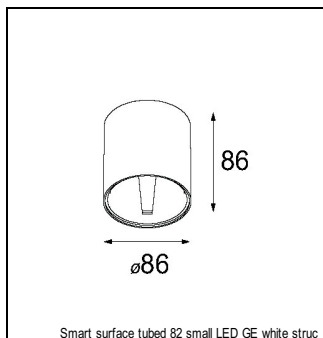

Art. Nr. 12411009

SPECIFICATIONS

Lamp	1x LED Array	
Gear / Transfo	LED gear not incl.	
Cut-out size	ø 70 h 60	
Weight	0.36kg	
Min. Distance	0.1 m	
IP	IP20	
Glow Wire Test	960°	
Lifetime	L80 B20 @ 50.000 hrs	
CRI	90	
Power supply	500mA 18.4Vf	350mA 17.8Vf
Connected load	9.2W	6.2W
Lumen	689lm	513lm
Efficacy	75lm/W	83lm/W
UGR	22	21
Adjustability	Not Applicable	
Remark	! 3500K on request ! can be combined with Smart mask ! can be combined with Smart tubed wall ! can be combined with Smart surface box & surface tubed (surface/suspension)	

CONBOX

10889830	CONBOX 190X192X130X256
----------	------------------------

RECESSED-FRAME

12500230	SMART RECESSED RING 82
----------	------------------------

SURFACE-TUBED

12844009	SMART SURFACE TUBED 82 LARGE LED GI WHITE STRUC
12844032	SMART SURFACE TUBED 82 LARGE LED GI BLACK STRUC
12844024	SMART SURFACE TUBED 82 LARGE LED GI BRUSHED ALU
12845009	SMART SURFACE TUBED 82 LARGE LED GE WHITE STRUC
12845032	SMART SURFACE TUBED 82 LARGE LED GE BLACK STRUC
12845024	SMART SURFACE TUBED 82 LARGE LED GE BRUSHED ALU
12841009	SMART SURFACE TUBED 82 SMALL LED GE WHITE STRUC
12841032	SMART SURFACE TUBED 82 SMALL LED GE BLACK STRUC
12842409	SMART SURFACE TUBED SUSPENSION 82 XL LED DALI GI WHITE STRUC
12842432	SMART SURFACE TUBED SUSPENSION 82 XL LED DALI GI BLACK STRUC
12842424	SMART SURFACE TUBED SUSPENSION 82 XL LED DALI GI BRUSHED ALU