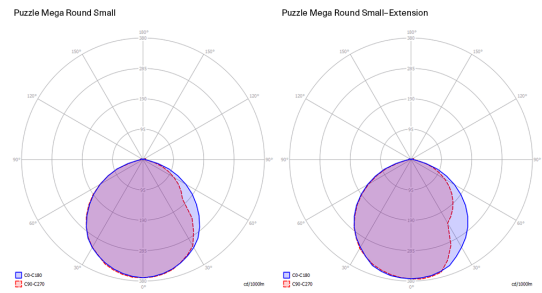

Puzzle Mega round small	Light source	Structure: Metal	Diffuser: MDF	Code 2700 K	Code 3000 K
	LED 2700 K 3 x 15 W / 5250 lm 220–240 V CRI 92 MacAdam 3–Step	<input type="radio"/> Matte White – 9016 <input type="radio"/> Matte White – 9016 <input type="radio"/> Matte White – 9016 <input type="radio"/> Matte White – 9016	<input type="radio"/> Matte White – 9016 <input type="radio"/> Matte Black – 9005 <input type="radio"/> Taupe <input type="radio"/> Red	16741 1027 16741 2027 16741 3927 16741 6027	16741 1030 16741 2030 16741 3930 16741 6030
	LED 3000 K 3 x 15 W / 5550 lm 220–240 V CRI 92 MacAdam 3–Step LED included	<input type="radio"/> or			

Net weight: 3.80 kg

Parcels: 2

IP20

Energy Saving

Dim Triac

Puzzle Mega round small

LED
2700 K
3 × 15 W / 5250 lm
220–240 V
CRI 92
MacAdam 3–Step

Polar diagram

LED
3000 K
3 × 15 W / 5550 lm
220–240 V
CRI 92
MacAdam 3–Step

Options of Puzzle Mega

Puzzle Mega round large

Puzzle Mega square small

Puzzle Mega square large