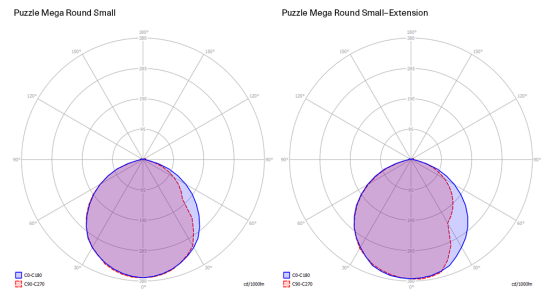

Puzzle Mega round small	Light source	Structure: Metal	Diffuser: MDF	Code 2700 K	Code 3000 K
	LED 2700 K 3 x 15 W / 5250 lm 220–240 V CRI 92 MacAdam 3–Step	<input type="radio"/> Matte White – 9016 <input type="radio"/> Matte White – 9016 <input type="radio"/> Matte White – 9016 <input type="radio"/> Matte White – 9016	<input type="radio"/> Matte White – 9016 <input type="radio"/> Matte Black – 9005 <input type="radio"/> Taupe <input type="radio"/> Red	16741 1027 16741 2027 16741 3927 16741 6027	16741 1030 16741 2030 16741 3930 16741 6030
	LED 3000 K 3 x 15 W / 5550 lm 220–240 V CRI 92 MacAdam 3–Step LED included	<input type="radio"/> or			

Net weight: 3.80 kg

Parcels: 2

IP20

Energy Saving

Dim Triac

Puzzle Mega round small

LED
2700 K
3 × 15 W / 5250 lm
220–240 V
CRI 92
MacAdam 3–Step

Polar diagram

LED
3000 K
3 × 15 W / 5550 lm
220–240 V
CRI 92
MacAdam 3–Step

Options of Puzzle Mega

Puzzle Mega round large

Puzzle Mega square small

Puzzle Mega square large