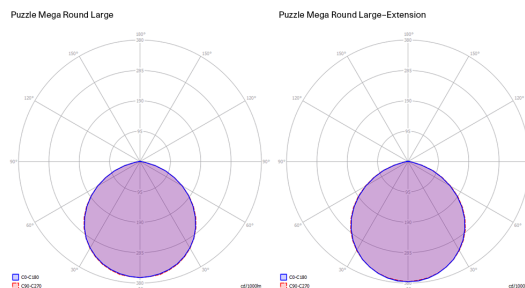

Puzzle Mega round large	Light source	Structure: Metal	Diffuser: MDF	Code 2700 K	Code 3000 K
<p>LED 2700 K 4 x 15 W / 7000 lm 220–240 V CRI 92 MacAdam 3–Step</p> <p>or</p> <p>LED 3000 K 4 x 15 W / 7400 lm 220–240 V CRI 92 MacAdam 3–Step</p> <p>LED included</p>		<p>● Matte White – 9016</p> <p>● Matte White – 9016</p> <p>● Matte White – 9016</p> <p>● Matte White – 9016</p>	<p>● Matte White – 9016</p> <p>● Matte Black – 9005</p> <p>● Taupe</p> <p>● Red</p>	<p>16744 1027</p> <p>16744 2027</p> <p>16744 3927</p> <p>16744 6027</p>	<p>16744 1030</p> <p>16744 2030</p> <p>16744 3930</p> <p>16744 6030</p>

Net weight: 7.20 kg

Parcels: 2

IP20

Energy Saving

Dim Triac

Puzzle Mega round large

LED  
 2700 K  
 4 x 15 W / 7000 lm  
 220-240 V  
 CRI 92  
 MacAdam 3-Step

Polar diagram

LED  
 3000 K  
 4 x 15 W / 7400 lm  
 220-240 V  
 CRI 92  
 MacAdam 3-Step

Options of Puzzle Mega

Puzzle Mega round small

Puzzle Mega square small

Puzzle Mega square large