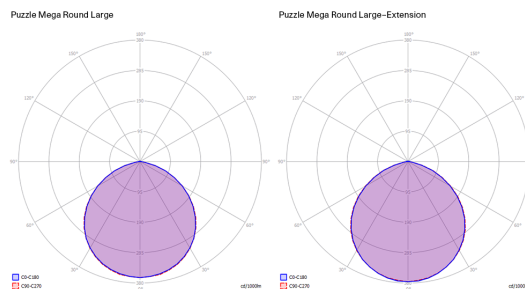

Puzzle Mega round large	Light source	Structure: Metal	Diffuser: MDF	Code 2700 K	Code 3000 K
<p>LED 2700 K 4 x 15 W / 7000 lm 220–240 V CRI 92 MacAdam 3–Step</p> <p>or</p> <p>LED 3000 K 4 x 15 W / 7400 lm 220–240 V CRI 92 MacAdam 3–Step</p> <p>LED included</p>		<p>● Matte White – 9016</p> <p>● Matte White – 9016</p> <p>● Matte White – 9016</p> <p>● Matte White – 9016</p>	<p>● Matte White – 9016</p> <p>● Matte Black – 9005</p> <p>● Taupe</p> <p>● Red</p>	<p>16744 1027</p> <p>16744 2027</p> <p>16744 3927</p> <p>16744 6027</p>	<p>16744 1030</p> <p>16744 2030</p> <p>16744 3930</p> <p>16744 6030</p>

Net weight: 7.20 kg

Parcels: 2

IP20

Energy Saving

Dim Triac

Puzzle Mega round large

LED  
 2700 K  
 4 x 15 W / 7000 lm  
 220-240 V  
 CRI 92  
 MacAdam 3-Step

Polar diagram

LED  
 3000 K  
 4 x 15 W / 7400 lm  
 220-240 V  
 CRI 92  
 MacAdam 3-Step

Options of Puzzle Mega

Puzzle Mega round small

Puzzle Mega square small

Puzzle Mega square large