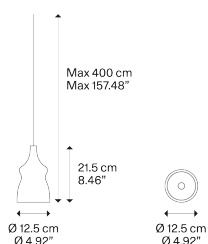

Nostalgia small

Light source

LED
2700 K
7.2 W / 830 lm
220–240 V
CRI 92
MacAdam 3–Step

LED included

Structure: Metal

Chrome
Chrome
Chrome
Chrome
Chrome
Chrome

Diffuser: Blown glass

Clear
Chrome
Glossy Smoke
Glossy Bronze
Gold
Rose Gold

Code

15422 0027
15422 4027
15422 4327
15422 4627
15422 5027
15422 5527

Net weight: 0.66 kg

Parcels: 2

IP20

Energy Saving

Dim Triac

Cluster suspension lamps must be installed on a *canopy*: find out more on lodes.com/en/canopies