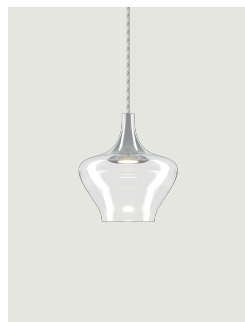

Options of Nostalgia

Nostalgia medium