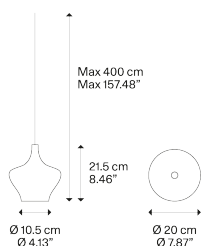

Nostalgia medium

Light source

LED
2700 K
7.2 W / 830 lm
220–240 V
CRI 92
MacAdam 3–Step

LED included

Structure: Metal

Chrome
Chrome
Chrome
Chrome
Chrome
Chrome

Diffuser: Blown glass

Clear
Chrome
Glossy Smoke
Glossy Bronze
Gold
Rose Gold

Code

15423 0027
15423 4027
15423 4327
15423 4627
15423 5027
15423 5527

Net weight: 0.75 kg

Parcels: 2

IP20

Energy Saving

Dim Triac

Cluster suspension lamps must be installed on a *canopy*: find out more on lodes.com/en/canopies

Nostalgia medium

LED
 2700 K
 7.2 W / 830 lm
 220–240 V
 CRI 92
 MacAdam 3–Step

Polar diagram

Options of Nostalgia

Nostalgia small

Nostalgia large