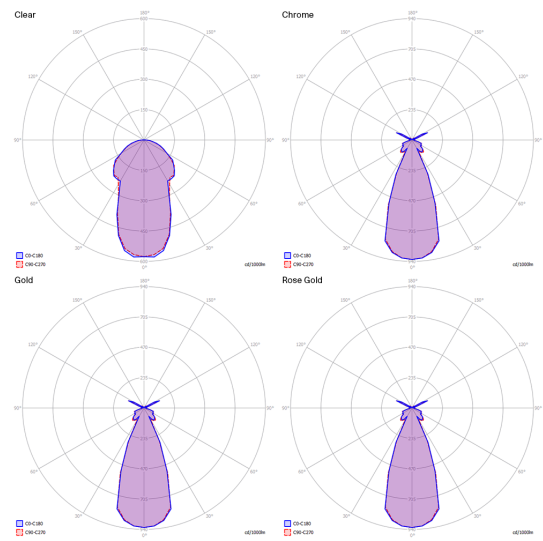

Nostalgia medium

Light source

LED
2700 K
7.2 W / 830 lm
220–240 V
CRI 92
MacAdam 3–Step

LED included

Structure: Metal

Chrome
Chrome
Chrome
Chrome
Chrome
Chrome

Diffuser: Blown glass

Clear
Chrome
Glossy Smoke
Glossy Bronze
Gold
Rose Gold

Nostalgia medium

LED
 2700 K
 7.2 W / 830 lm
 220–240 V
 CRI 92
 MacAdam 3–Step

Polar diagram

Options of Nostalgia

Nostalgia small

Nostalgia large