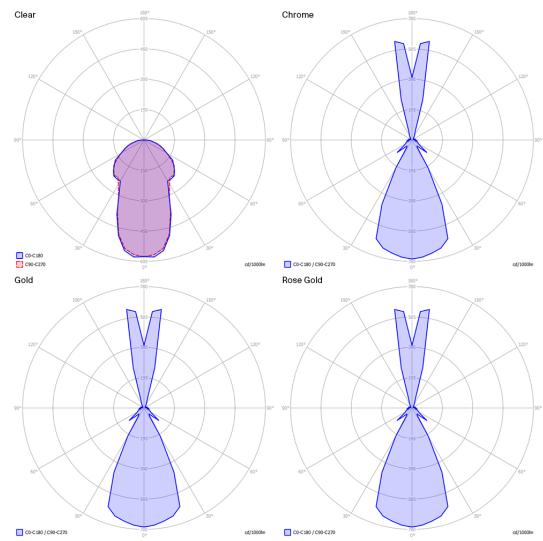

Nostalgia large

Light source

LED
2700 K
7.2 W / 830 lm
220–240 V
CRI 92
MacAdam 3–Step

LED included

Structure: Metal

Chrome
Chrome
Chrome
Chrome
Chrome
Chrome

Diffuser: Blown glass

Clear
Chrome
Glossy Smoke
Glossy Bronze
Gold
Rose Gold

Code

15424 0027
15424 4027
15424 4327
15424 4627
15424 5027
15424 5527

Net weight: 1.02 kg

Parcels: 2

IP20

Energy Saving

Dim Triac

Cluster suspension lamps must be installed on a *canopy*: find out more on lodes.com/en/canopies

Nostalgia large

LED
 2700 K
 7.2 W / 830 lm
 220–240 V
 CRI 92
 MacAdam 3–Step

Polar diagram

Options of Nostalgia

Nostalgia small

Nostalgia medium