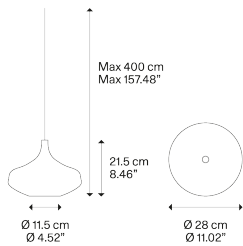

Nostalgia large

Light source

LED
2700 K
7.2 W / 830 lm
220–240 V
CRI 92
MacAdam 3–Step

LED included

Structure: Metal

Chrome
Chrome
Chrome
Chrome
Chrome
Chrome

Diffuser: Blown glass

Clear
Chrome
Glossy Smoke
Glossy Bronze
Gold
Rose Gold

Code

15424 0027
15424 4027
15424 4327
15424 4627
15424 5027
15424 5527

Net weight: 1.02 kg

Parcels: 2

IP20

Energy Saving

Dim Triac

Cluster suspension lamps must be installed on a *canopy*: find out more on lodes.com/en/canopies

Nostalgia large

LED
 2700 K
 7.2 W / 830 lm
 220–240 V
 CRI 92
 MacAdam 3–Step

Polar diagram

Options of Nostalgia

Nostalgia small

Nostalgia medium