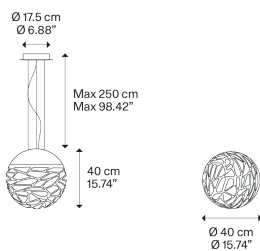

Kelly small sphere 40

Light source

E27 Classic A60
3 × max 46 W Eco

or

E27 LED
3 × 25 W

W / L max 12 cm
W / L max 4.72"

Structure: Metal

Matte White – 9010

Coppery Bronze

Diffuser: Glass

Polished White

Polished White

Code

14122 1000

14122 3500

Net weight: 5.50 kg

Parcels: 2

CE

IP20

Energy Saving

Dim

EARC

Kelly small sphere 40

E27 Classic A60
3 × max 46 W Eco

Polar diagram

E27 LED
3 × 25 W

W / L max 12 cm
W / L max 4.72"

Options of Kelly sphere

Kelly medium sphere 50

Kelly large sphere 80