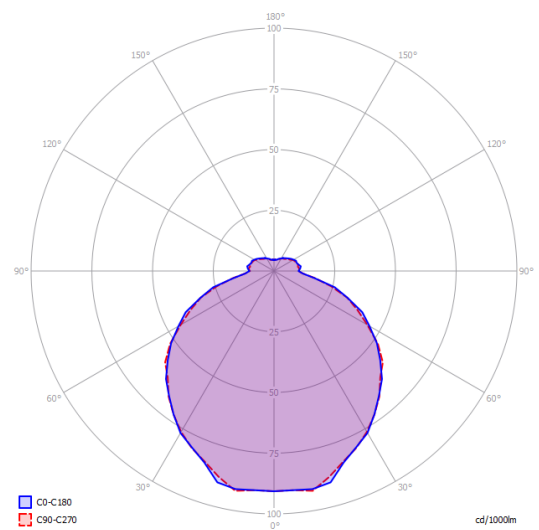

Kelly small sphere 40

Light source

E27 Classic A60
3 × max 46 W Eco

or

E27 LED
3 × 25 W

W / L max 12 cm
W / L max 4.72"

Structure: Metal

Matte White – 9010

Parcels: 2

CE

IP20

Energy Saving

Dim

EARC

Kelly small sphere 40

E27 Classic A60
3 × max 46 W Eco

Polar diagram

E27 LED
3 × 25 W

W / L max 12 cm
W / L max 4.72"

Options of Kelly sphere

Kelly medium sphere 50

Kelly large sphere 80