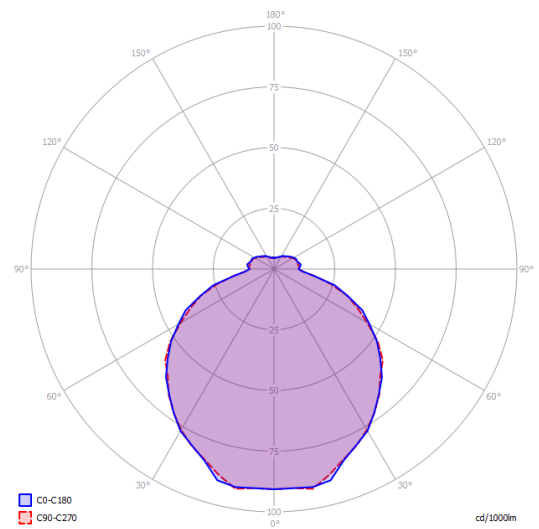

Kelly small sphere 40

Light source

E27 Classic A60
3 × max 46 W Eco

or

E27 LED
3 × 25 W

W / L max 12 cm
W / L max 4.72"

Structure: Metal

Matte White – 9010

Parcels: 2

CE

IP20

Energy Saving

Dim

EARC

Kelly small sphere 40

E27 Classic A60
3 × max 46 W Eco

Polar diagram

E27 LED
3 × 25 W

W / L max 12 cm
W / L max 4.72"

Options of Kelly sphere

Kelly medium sphere 50

Kelly large sphere 80