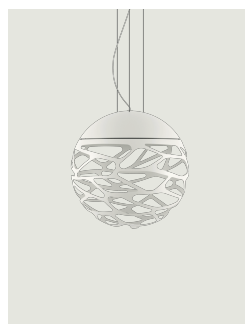

Kelly sphere,
Design by Andrea Tosetto

Model Kelly small sphere 40

Seductive beauty with a bold personality thanks to the strong and precise laser cuts, which lighten the metal of the lampshade and create an intriguing play of light and shadow. Kelly is a multifaceted family of suspension and wall lamps that stand out with elegance in any living space thanks to the variety of available forms and finishes.

Kelly small sphere 40

Light source

E27 Classic A60
3 × max 46 W Eco

or

E27 LED
3 × 25 W

W / L max 12 cm
W / L max 4.72"

Structure: Metal

Matte White – 9010

Coppery Bronze

Diffuser: Glass

Polished White

Polished White

Code

14122 1000

14122 3500

Net weight: 5.50 kg

Polar diagram

E27 LED
3 × 25 W

W / L max 12 cm
W / L max 4.72"

Options of Kelly sphere

Kelly medium sphere 50

Kelly large sphere 80