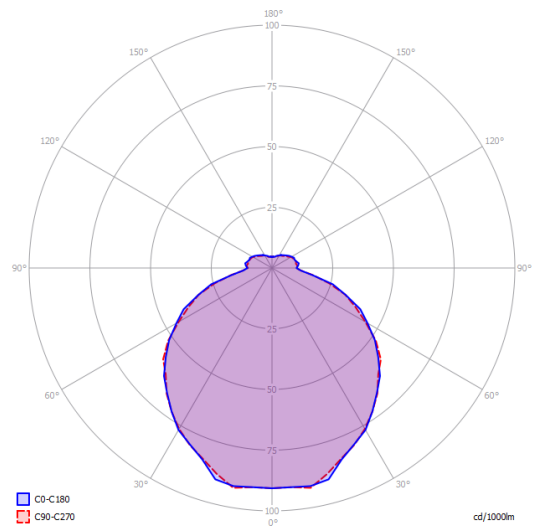

Kelly medium sphere 50

Light source

E27 Classic A60
3 × max 46 W Eco

or

E27 LED
3 × 25 W

W / L max 12 cm
W / L max 4.72"

Structure: Metal

Matte White – 9010

Parcels: 2

CE

IP20

Energy Saving

Dim

EARC

Kelly medium sphere 50

E27 Classic A60
3 × max 46 W Eco

Polar diagram

E27 LED
3 × 25 W

W / L max 12 cm
W / L max 4.72"

Options of Kelly sphere

Kelly small sphere 40

Kelly large sphere 80