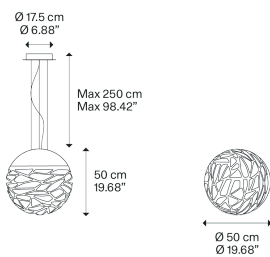

Kelly medium sphere 50

Light source

E27 Classic A60
3 × max 46 W Eco

or

E27 LED
3 × 25 W

W / L max 12 cm
W / L max 4.72"

Structure: Metal

Matte White – 9010

Coppery Bronze

Diffuser: Glass

Polished White

Polished White

Code

14123 1000

14123 3500

Net weight: 9.00 kg

Parcels: 2

CE

IP20

Energy Saving

Dim

EARC

Kelly medium sphere 50

E27 Classic A60
3 × max 46 W Eco

Polar diagram

E27 LED
3 × 25 W

W / L max 12 cm
W / L max 4.72"

Options of Kelly sphere

Kelly small sphere 40

Kelly large sphere 80