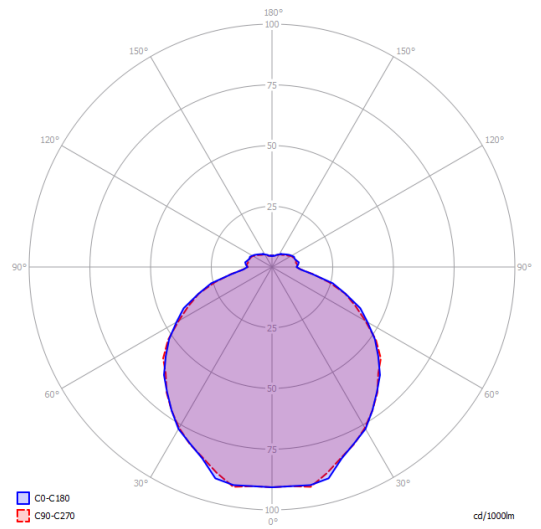

Kelly medium sphere 50

Light source

E27 Classic A60
3 × max 46 W Eco

or

E27 LED
3 × 25 W

W / L max 12 cm
W / L max 4.72"

Structure: Metal

Matte White – 9010

Parcels: 2

CE

IP20

Energy Saving

Dim

EARC

Kelly medium sphere 50

E27 Classic A60
3 × max 46 W Eco

Polar diagram

E27 LED
3 × 25 W

W / L max 12 cm
W / L max 4.72"

Options of Kelly sphere

Kelly small sphere 40

Kelly large sphere 80