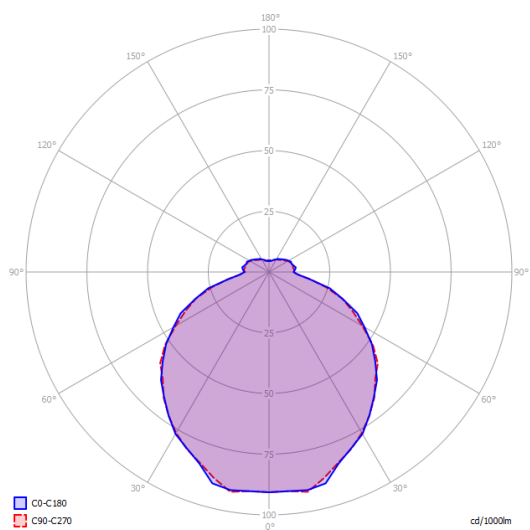

Kelly large sphere 80

Light source

E27 Classic A60  
4 × max 46 W Eco

or

E27 LED  
4 × 25 W

W / L max 12 cm  
W / L max 4.72"

Structure: Metal

Matte White – 9010

Parcels: 2

CE

IP20

Energy Saving

Dim

ERC

Kelly large sphere 80

E27 Classic A60  
4 x max 46 W Eco

Polar diagram

E27 LED  
4 x 25 W

W / L max 12 cm  
W / L max 4.72"

Options of Kelly sphere

Kelly small sphere 40

Kelly medium sphere 50