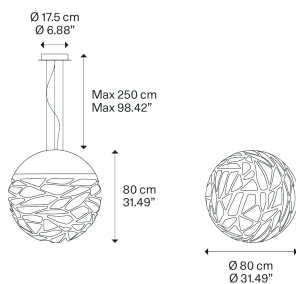

Kelly sphere,  
Design by Andrea Tosetto

Model Kelly large sphere 80

Seductive beauty with a bold personality thanks to the strong and precise laser cuts, which lighten the metal of the lampshade and create an intriguing play of light and shadow. Kelly is a multifaceted family of suspension and wall lamps that stand out with elegance in any living space thanks to the variety of available forms and finishes.

Kelly large sphere 80

Light source

E27 Classic A60  
4 × max 46 W Eco

or

E27 LED  
4 × 25 W

W / L max 12 cm  
W / L max 4.72"

Structure: Metal

Matte White – 9010

Coppery Bronze

Diffuser: Glass

Polished White

Polished White

Code

14124 1000

14124 3500

Net weight: 15.00 kg

Polar diagram

E27 LED  
4 x 25 W

W / L max 12 cm  
W / L max 4.72"

Options of Kelly sphere

Kelly small sphere 40

Kelly medium sphere 50