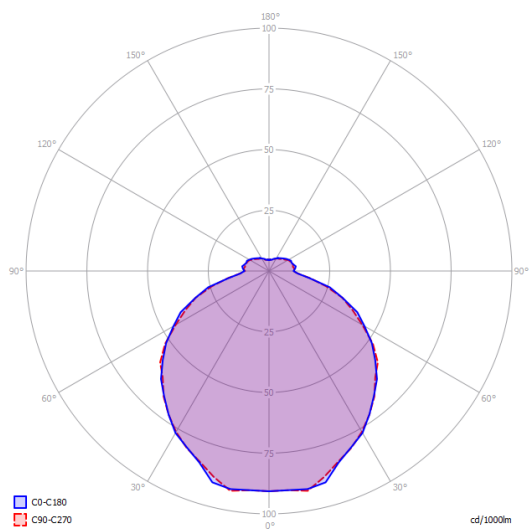

Kelly large sphere 80

Light source

E27 Classic A60  
4 × max 46 W Eco

or

E27 LED  
4 × 25 W

W / L max 12 cm  
W / L max 4.72"

Structure: Metal

Matte White – 9010

Parcels: 2

CE

IP20

Energy Saving

Dim

ERC

Kelly large sphere 80

E27 Classic A60  
4 x max 46 W Eco

Polar diagram

E27 LED  
4 x 25 W

W / L max 12 cm  
W / L max 4.72"

Options of Kelly sphere

Kelly small sphere 40

Kelly medium sphere 50