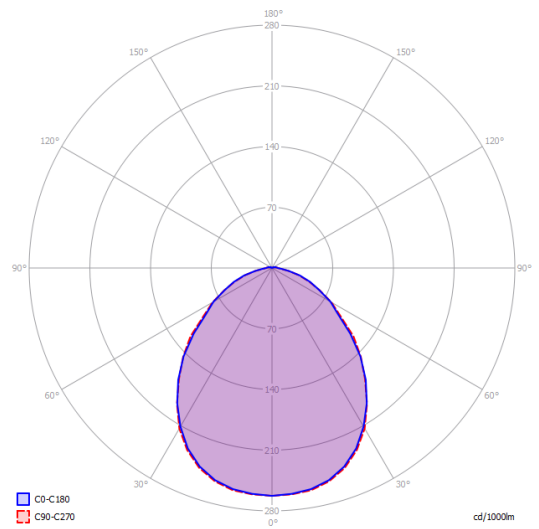

Kelly large dome 80

Light source

E27 Classic A60
4 x max 46 W Eco

or

E27 LED
4 x 25 W

W / L max 12 cm
W / L max 4.72"

Structure: Metal

Matte White – 9010

Energy Saving

Dim

Kelly large dome 80

E27 Classic A60
4 x max 46 W Eco

Polar diagram

E27 LED
4 x 25 W

W / L max 12 cm
W / L max 4.72"

Options of Kelly