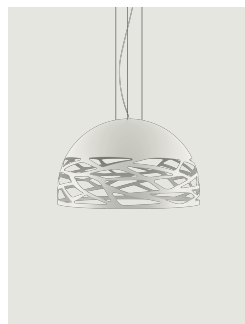

Kelly,
Design by Andrea Tosetto

Model Kelly large dome 80

Seductive beauty with a bold personality thanks to the strong and precise laser cuts, which lighten the metal of the lampshade and create an intriguing play of light and shadow. Kelly is a multifaceted family of suspension and wall lamps that stand out with elegance in any living space thanks to the variety of available forms and finishes.

Kelly large dome 80

Light source

E27 Classic A60
4 x max 46 W Eco

or

E27 LED
4 x 25 W

W / L max 12 cm
W / L max 4.72"

Structure: Metal

Matte White – 9010

Matte Black – 9005

Coppery Bronze

Matte Champagne

Diffuser: Glass

Polished White

Polished White

Polished White

Polished White

Energy Saving

Dim

Kelly large dome 80

E27 Classic A60
4 x max 46 W Eco

Polar diagram

E27 LED
4 x 25 W

W / L max 12 cm
W / L max 4.72"

Options of Kelly