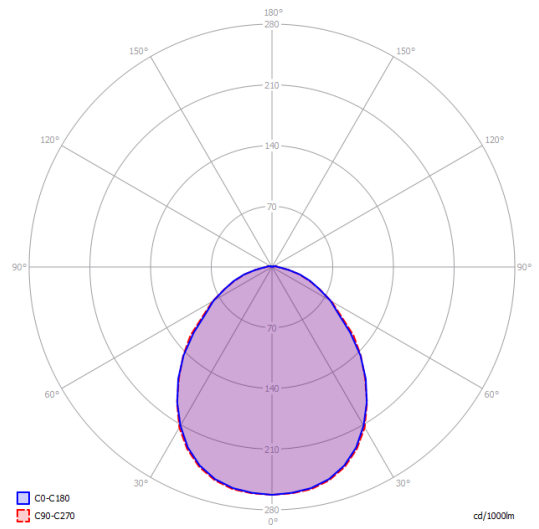

Kelly large dome 80

Light source

E27 Classic A60
4 x max 46 W Eco

or

E27 LED
4 x 25 W

W / L max 12 cm
W / L max 4.72"

Structure: Metal

Matte White – 9010

Energy Saving

Dim

Kelly large dome 80

E27 Classic A60
4 x max 46 W Eco

Polar diagram

E27 LED
4 x 25 W

W / L max 12 cm
W / L max 4.72"

Options of Kelly