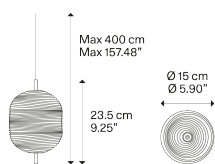

Jefferson small

Light source

LED  
2700 K  
3 W / 450 lm  
350 mA  
CRI 90  
MacAdam 3-Step

LED and driver included

Structure: Metal

 Black Chrome  
 Gold

Diffuser: Bohemian crystal

 Clear Crystal  
 Clear Crystal

Code

16822 4227  
16822 5027

Net weight: 2.10 kg

Parcels: 1

IP20

Energy Saving 

Dim Triac 

Cluster suspension lamps must be installed on a *canopy*: find out more on [lodes.com/en/canopies](https://lodes.com/en/canopies)