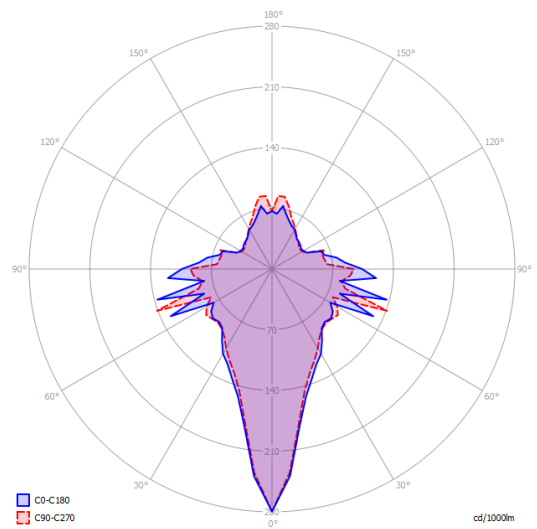

Jefferson small

Light source

LED  
2700 K  
3 W / 450 lm  
350 mA  
CRI 90  
MacAdam 3-Step

LED and driver included

Structure: Metal

 Black Chrome  
 Gold

Diffuser: Bohemian crystal

 Clear Crystal  
 Clear Crystal

## Jefferson small

LED  
2700 K  
3 W / 450 lm  
350 mA  
CRI 90  
MacAdam 3-Step

## Polar diagram