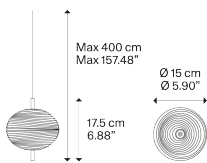

Jefferson mini

Light source

LED
2700 K
3 W / 450 lm
350 mA
CRI 90
MacAdam 3-Step

LED and driver included

Structure: Metal

-  Black Chrome
-  Gold

Diffuser: Bohemian crystal

-  Clear Crystal
-  Clear Crystal