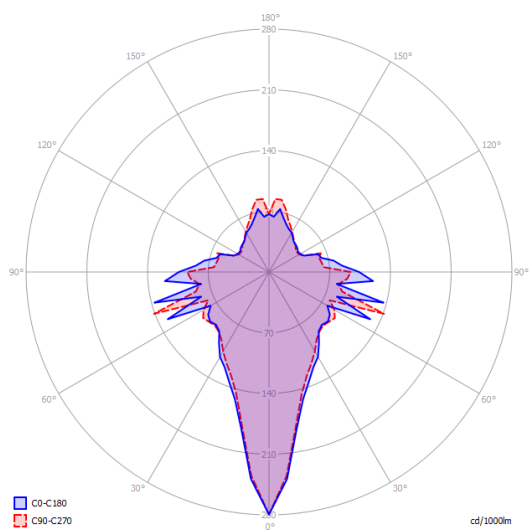

Jefferson mini

Light source

LED
2700 K
3 W / 450 lm
350 mA
CRI 90
MacAdam 3-Step

LED and driver included

Structure: Metal

-  Black Chrome
-  Gold

Diffuser: Bohemian crystal

-  Clear Crystal
-  Clear Crystal

Jefferson mini

Polar diagram

LED
2700 K
3 W / 450 lm
350 mA
CRI 90
MacAdam 3-Step

Options of Jefferson

Jefferson small

Jefferson medium