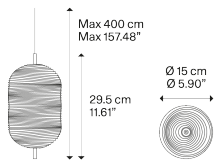

Jefferson medium

Light source

LED
2700 K
3 W / 450 lm
350 mA
CRI 90
MacAdam 3-Step

LED and driver included