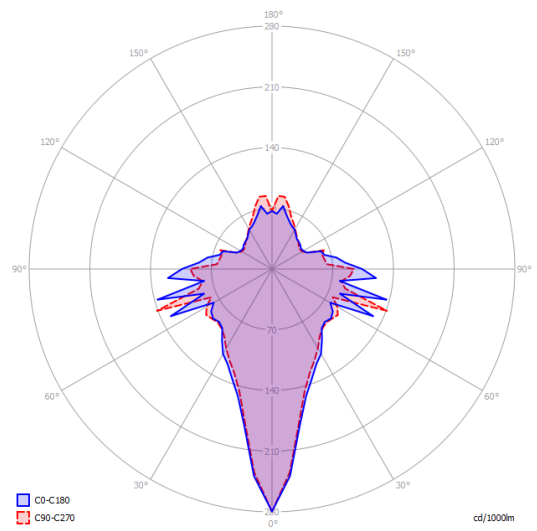

Jefferson medium

Light source

LED
2700 K
3 W / 450 lm
350 mA
CRI 90
MacAdam 3-Step

LED and driver included

Structure: Metal

Diffuser: Bohemian crystal

Code

16823 4227

16823 5027

Net weight: 2.80 kg

Parcels: 1

IP20

Energy Saving

Dim Triac

Cluster suspension lamps must be installed on a *canopy*: find out more on lodes.com/en/canopies

Jefferson medium

LED
2700 K
3 W / 450 lm
350 mA
CRI 90
MacAdam 3-Step

Polar diagram

Options of Jefferson

Jefferson mini

Jefferson small