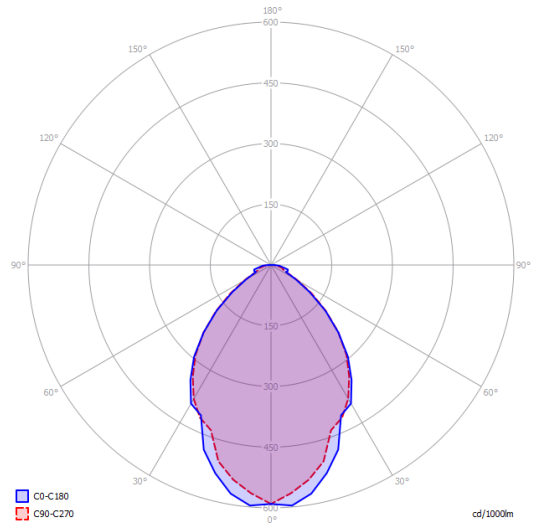

# LODES

Frozen small

LED  
 2700 K  
 15 W / 1245 lm  
 220–240 V  
 CRI 90  
 MacAdam 3–Step

Polar diagram

LED  
 3000 K  
 15 W / 1355 lm  
 220–240 V  
 CRI 90  
 MacAdam 3–Step

Options of Frozen

Frozen medium