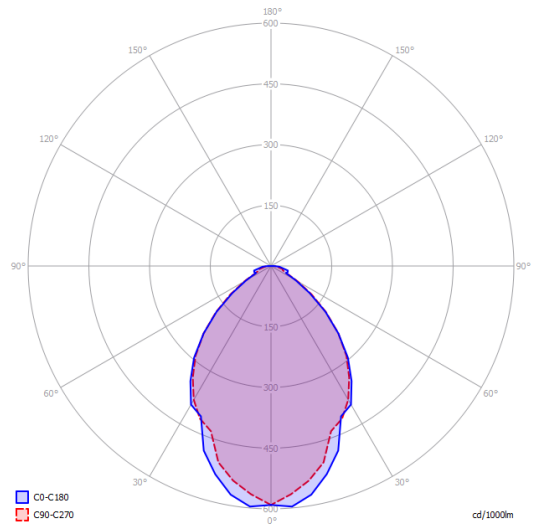

# LODES

Frozen small

LED  
 2700 K  
 15 W / 1245 lm  
 220–240 V  
 CRI 90  
 MacAdam 3–Step

Polar diagram

LED  
 3000 K  
 15 W / 1355 lm  
 220–240 V  
 CRI 90  
 MacAdam 3–Step

Options of Frozen

Frozen medium