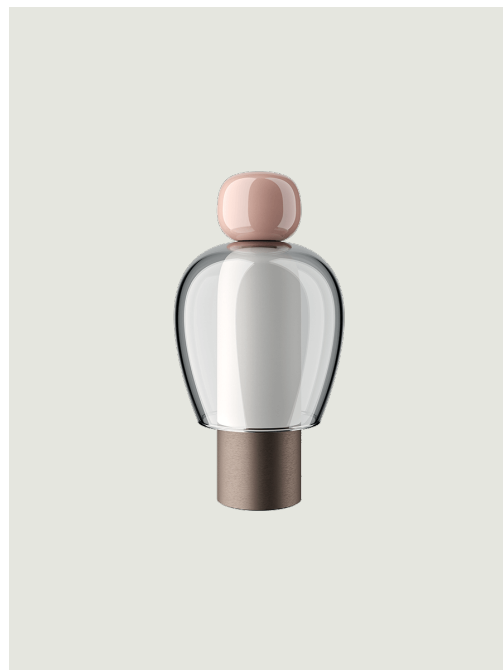

Easy Peasy,
Design by Luca Nichetto

Model Easy Peasy Flamingo

With a strong personality and a sculptural form reminiscing the shape of bells, Easy Peasy is a set of portable and rechargeable table lamps, consisting of two rounded elements, a body and a knob. Made of blown glass, *Easy Peasy* allows for personal customisation of the living spaces. Its portability, different shapes and colours, and the *dim-to-warm* functionality of its light source allow users to connect, play and interact with the variable configuration options.

Easy Peasy Flamingo	Light source	Knob: Technopolymer	Shade: Blown glass	Base : Metal	Code
	LED Dim-to-Warm from 2700 K to 3300 K 3 W / 380 lm 2000 mA Battery CRI 90 MacAdam 3-Step	 Pink	 Grey	 Brushed Bronze	17081 6226

Net weight: 0.85 kg

Parcels: 1

IP20

Energy Saving 

Dim-to-Warm 

Options of Easy Peasy

Easy Peasy Lagoon

Easy Peasy Kelp