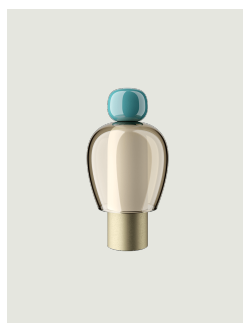

Easy Peasy,  
Design by Luca Nichetto

Model Easy Peasy Chestnut

With a strong personality and a sculptural form reminiscing the shape of bells, Easy Peasy is a set of portable and rechargeable table lamps, consisting of two rounded elements, a body and a knob. Made of blown glass, *Easy Peasy* allows for personal customisation of the living spaces. Its portability, different shapes and colours, and the *dim-to-warm* functionality of its light source allow users to connect, play and interact with the variable configuration options.

Easy Peasy Chestnut

Light source

LED  
Dim-to-Warm  
from 2700 K  
to 3300 K  
3 W / 380 lm  
2000 mA Battery  
CRI 90  
MacAdam 3-Step

Knob: Technopolymer

Taupe

Shade: Blown glass

Grey

Base : Metal

Brushed Palladium

Code

17081 3826

Net weight: 0.85 kg

Parcels: 1

IP20

Energy Saving

Dim-to-Warm

Options of Easy Peasy

Easy Peasy Flamingo

Easy Peasy Lagoon

Easy Peasy Kelp