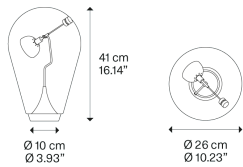

Blow

Light source

LED
2700 K
4.5 W / 500 lm
500 mA
CRI 90
MacAdam 3-Step

LED and driver included

Structure: Metal

 Chrome

Diffuser: Blown glass

 Clear

Code

00880 27

Net weight: 4.00 kg

Parcels: 1

IP20

Energy Saving 