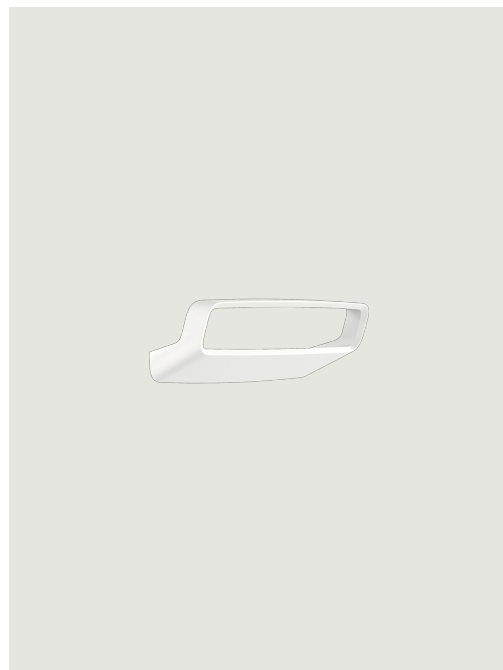

Aile,
Design by Luca Nichetto

Model Aile

The new Aile aluminium wall lamp features a simple and dynamic design reminiscing the aileron of sport cars, after which it has been named. Aile's compact size, sleek design, powerful light output with respect to its dimensions and four rich finishes offer a complete lighting solution even for more intimate settings.

Aile	Light source	Structure: Metal	Code 2700 K	Code 3000 K
	LED 2700 K 2 x 8 W / 1840 lm 220–240 V CRI 92 MacAdam 3–Step (or)	<input type="radio"/> Matte White – 9010 <input type="radio"/> Matte Black – 9005 <input type="radio"/> Champagne <input type="radio"/> Lacquer Red	17550 1027 17550 2027 17550 4527 17550 6027	17550 1030 17550 2030 17550 4530 17550 6030
	LED 3000 K 2 x 8 W / 1960 lm 220–240 V CRI 92 MacAdam 3–Step LED included			
Net weight: 0.55 kg Parcels: 1		<input type="checkbox"/> CE <input type="checkbox"/> IP20 <input type="checkbox"/> Energy Saving <input type="checkbox"/> Dim Triac <input type="checkbox"/> ENEC		