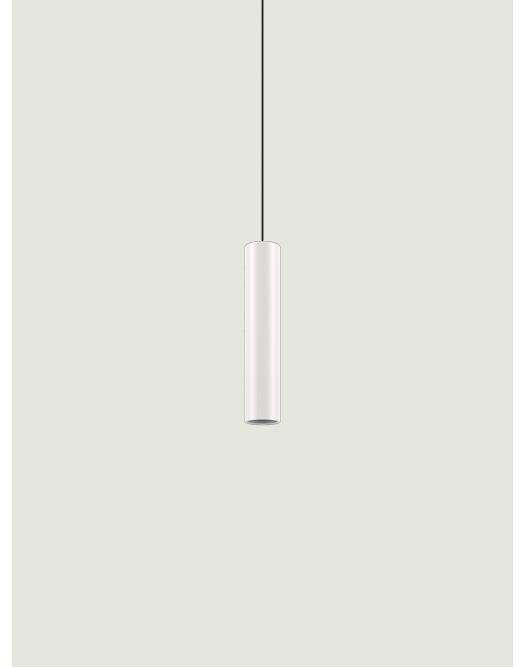

A-Tube,
Design by Studio Italia Design

Model A-Tube small

A simple form that delivers the light to wherever it's needed, enhancing the space. Tubular and slim, A-Tube is a versatile lamp available in different sizes and finishes, that can be fixed directly to the ceiling, suspended singularly, or used in cluster compositions to create impactful lighting effects.

A-Tube small

Light source

GU10 Par 16
1 x max 40 W eco

or

GU10 Par 16 LED
1 x 10 W

W / L max 8.5 cm
W / L max 3.34"

Bulb not included

Structure: Metal

Matte White – 9010

Matte Black – 9005

Coppery Bronze

Code

09622 1000

09622 2000

09622 3500

Net weight: 1.12 kg

GU10 Par 16 LED
1 x 10 W

W / L max 8.5 cm
W / L max 3.34"

Options of A-Tube

A-Tube medium

A-Tube large