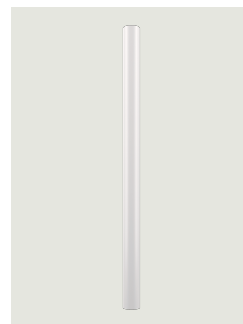

A-Tube,
Design by Studio Italia Design

Model A-Tube small

A simple form that delivers the light to wherever it's needed, enhancing the space. Tubular and slim, A-Tube is a versatile lamp available in different sizes and finishes, that can be fixed directly to the ceiling, suspended singularly, or used in cluster compositions to create impactful lighting effects.

A-Tube small

Light source

GU10 Par 16
1 x max 40 W eco

or

GU10 Par 16 LED
1 x 10 W

W / L max 9 cm
W / L max 3.54"

Bulb not included

Structure: Metal

Matte White – 9010

Matte Black – 9005

Coppery Bronze

Code

09632 1000

09632 2000

09632 3500

Net weight: 0.80 kg

W / L max 9 cm
W / L max 3.54"

Options of A-Tube

A-Tube mini

A-Tube medium

A-Tube large