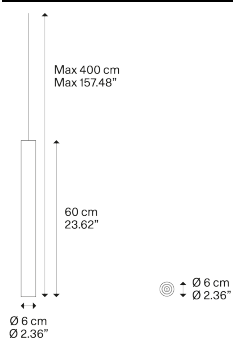

A-Tube,
Design by Studio Italia Design

Model A-Tube medium

A simple form that delivers the light to wherever it's needed, enhancing the space. Tubular and slim, A-Tube is a versatile lamp available in different sizes and finishes, that can be fixed directly to the ceiling, suspended singularly, or used in cluster compositions to create impactful lighting effects.

A-Tube medium

Light source

GU10 Par 16
1 x max 40 W eco

or

GU10 Par 16 LED
1 x 10 W

W / L max 8.5 cm
W / L max 3.34"

Bulb not included

Structure: Metal

Matte White – 9010

Matte Black – 9005

Coppery Bronze

Code

09623 1000

09623 2000

09623 3500

Net weight: 1.42 kg

GU10 Par 16 LED
1 x 10 W

W / L max 8.5 cm
W / L max 3.34"

Options of A-Tube

A-Tube small

A-Tube large