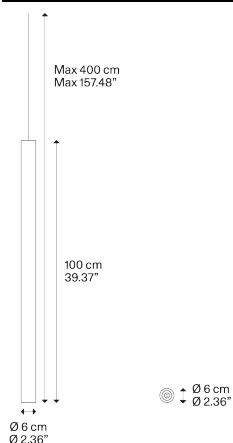

A-Tube,
Design by Studio Italia Design

Model A-Tube large

A simple form that delivers the light to wherever it's needed, enhancing the space. Tubular and slim, A-Tube is a versatile lamp available in different sizes and finishes, that can be fixed directly to the ceiling, suspended singularly, or used in cluster compositions to create impactful lighting effects.

A-Tube large

Light source

GU10 Par 16
1 x max 40 W eco

or

GU10 Par 16 LED
1 x 10 W

W / L max 8.5 cm
W / L max 3.34"

Bulb not included

Structure: Metal

Matte White – 9010

Matte Black – 9005

Coppery Bronze

Code

09624 1000

09624 2000

09624 3500

Net weight: 1.87 kg

GU10 Par 16
1 x max 40 W eco

Polar diagram

GU10 Par 16 LED
1 x 10 W

W / L max 8.5 cm
W / L max 3.34"

Options of A-Tube

A-Tube small

A-Tube medium