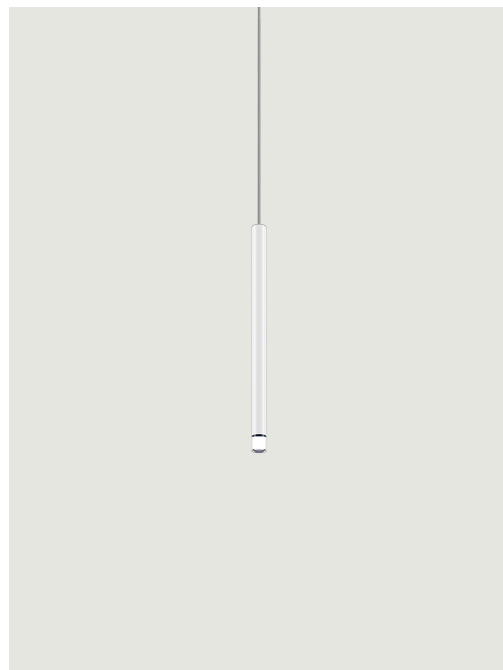

A-Tube Nano,  
Design by Studio Italia Design

Model A-Tube Nano small

A-Tube Nano is a suspension lamps which interprets light in its simplest form by creating a thin luminous line in the living spaces . At the lower end of the lightweight aluminium structure, a transparent methacrylate diffuser houses an LED module whose light creates a soft, welcoming atmosphere. The three sizes and six statement finishes allow to create clusters of evocative lighting.

A-Tube Nano small	Light source	Structure: Metal	Diffuser: Methacrylate	Cable	Code 2700 K	Code 3000 K
 <p>LED 2700 K 3 W / 480 lm 350 mA CRI 90 MacAdam 3-Step</p> <p>or</p> <p>LED 3000 K 3 W / 480 lm 350 mA CRI 90 MacAdam 3-Step</p> <p>LED and driver included</p>		 Matte White – 9010	 Clear	 Clear	15822 1020	15822 1035
		 Matte Black – 9005	 Clear	 Clear	15822 2020	15822 2035
		 Chrome	 Clear	 Clear	15822 4020	15822 4035
		 Matte Champagne	 Clear	 Clear	15822 4520	15822 4535
		 Gold	 Clear	 Clear	15822 5020	15822 5035
		 Rose Gold	 Clear	 Clear	15822 5520	15822 5535
		 Terra	 Clear	 Clear	15822 6720	15822 6735
		 Matte White – 9010	 Clear	 Black	15826 1020	15826 1035
		 Black	 Clear	 Black	15826 2020	15826 2035
		 Chrome	 Clear	 Black	15826 4020	15826 4035
		 Matte Champagne	 Clear	 Black	15826 4520	15826 4535
		 Gold	 Clear	 Black	15826 5020	15826 5035
		 Rose Gold	 Clear	 Black	15826 5520	15826 5535
		 Terra	 Clear	 Black	15826 6720	15826 6735

Net weight: 0.25 kg

Parcels: 2

IP20

Cluster suspension lamps must be installed on a canopy: find out more on [lodes.com/en/canopies](https://lodes.com/en/canopies)

## A-Tube Nano small

LED  
2700 K  
3 W / 450 lm  
350 mA  
CRI 90  
MacAdam 3-Step