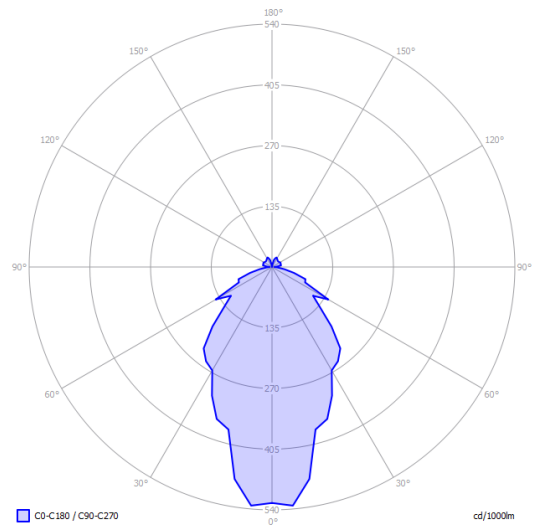

A-Tube Nano medium

LED
2700 K
3W / 450 lm
350 mA
CRI 90
MacAdam 3-Step

Polar diagram