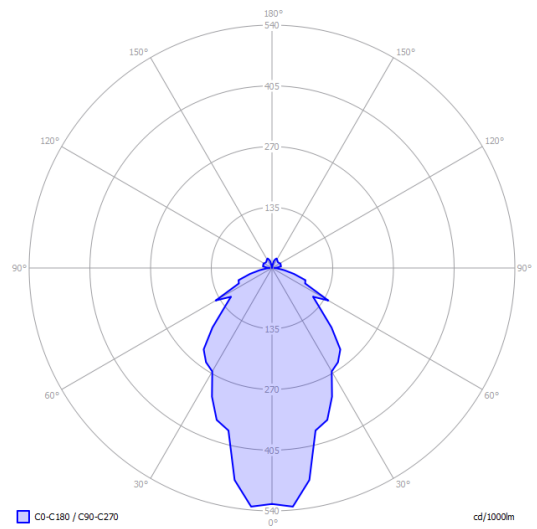

## Polar diagram

LED  
3000 K  
3W / 480 lm  
350 mA  
CRI 90  
MacAdam 3-Step