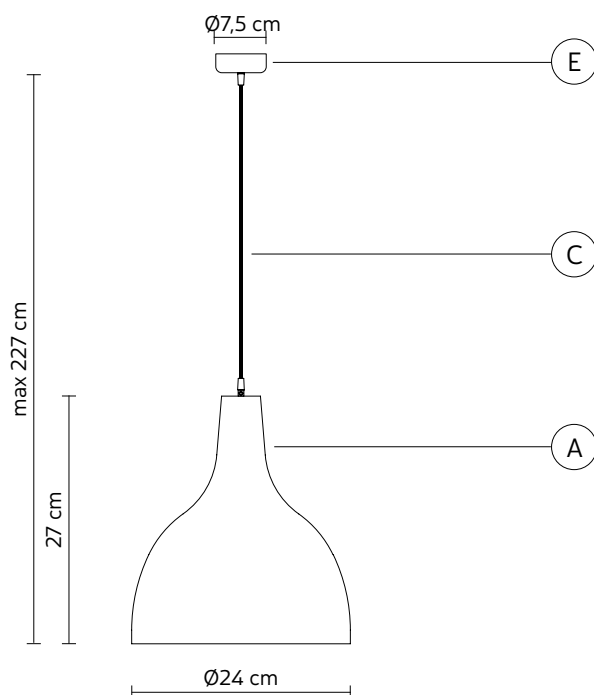

T-BLACK suspension lamp

Edmondo Testaguzza design

year 2018

DATA SHEET - SE150 AN INT

LAMP "A"

material stoneware
outer colour matt charcoal

inner colour glossy white
enamel

CEILING CUP "E"

material metal
colour matt black

ELECTRICAL CABLE "C"

colour black fabric
cable

ELECTRICAL SYSTEM

socket E27
source 1 x max 53W
energy class from E to A++

PACKAGING

n° cartons 1
net weight/kg 1,9
gross weight/kg 2,9
packaging/cm 34x34x45

LIGHT EMISSION

unidirectional

 direct
 filtered
 indirect
 absence

COMPLIANT WITH

IEC 60598-1:2014
EN 60598-1:2015

degree of protection IP20
bulb not provided

COLLECTION

SE150 BN INT SE150 CN INT