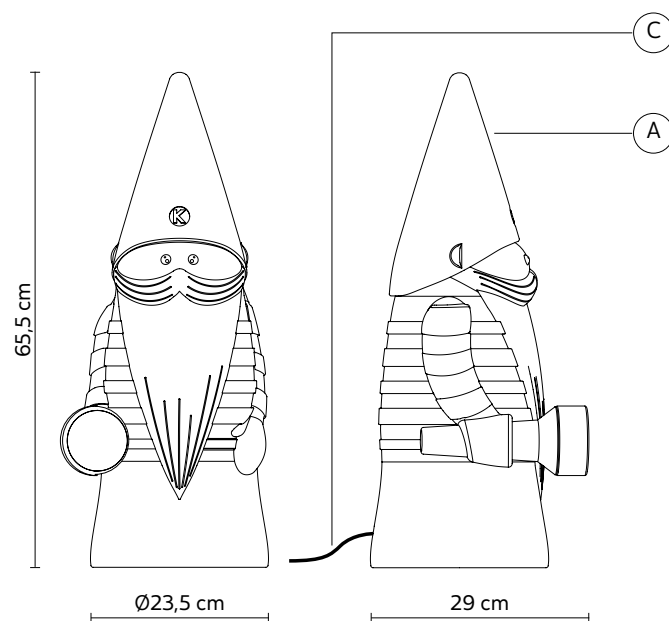

OTTAVO floor lamp

Matteo Ugolini design

year 2018

DATA SHEET - HP155 AB INT

LAMP "A"

material	techno polymer	
colour	matt white	

ELECTRICAL CABLE "C"

colour	black	
--------	-------	---

ELECTRICAL SYSTEM

socket	GU10
source	1 x max 7,5W LED
energy class	from A to A++

PACKAGING

n° cartons	1
net weight/kg	4
gross weight/kg	5,3
packaging/cm	42x42x80

LIGHT EMISSION

unidirectional

COMPLIANT WITH