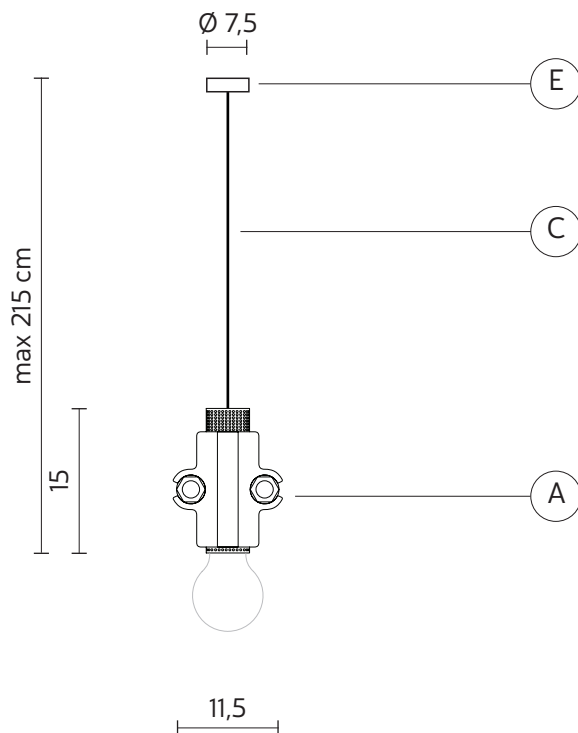

ELECTRICAL CABLE "C"

material fabric cable
colour white

ELECTRICAL SYSTEM

socket E27
source max 1x77w
energy class from E to A++

PACKAGING

nr. of collis 1
net weight/kg 1,5
gross weight/kg 1,7
packaging/cm 21x21x20

EMISSION OF LIGHT

one-directional

direct
filtered
indirect
none

CERTIFICATION

IEC 60598-1:2008
EN 60598-1:2008 + A11:2009

IP rate IP20
bulb optional

item number **700L**
decorative bulb
E27 - 25w - ≤ 60 lumen
class E