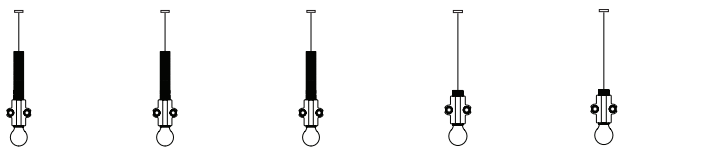

NANDO suspension

Luca De Bona and Dario De Meo design

year 2015

TECHNICAL SHEET - SE109 2B INT

STRUCTURE "A"

material metal
colour white

CEILING CUP "E"

material metal
colour matt white

ELECTRICAL CABLE "C"

material fabric cable
colour white

ELECTRICAL SYSTEM

socket E27
source max 1x77w
energy class from E to A++

PACKAGING

nr. of collis 1
net weight/kg 1,5
gross weight/kg 1,7
packaging/cm 21x21x20

EMISSION OF LIGHT

one-directional

direct
filtered
indirect
none

CERTIFICATION

IEC 60598-1:2008
EN 60598-1:2008 + A11:2009

IP rate IP20
bulb optional

item number **700L**
decorative bulb
E27 - 25w - ≤ 60 lumen
class E

COLLECTION

SE1091GINT SE1091BINT SE1091OINT SE1092GINT SE1092OINT

these items are special, decorative bulbs not for illumination purposes