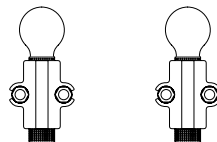

### EMISSION OF LIGHT

one directional

direct  
filtered  
indirect  
none

### CERTIFICATION

IEC 60598-1:2008  
EN 60598-1:2008 + A11:2009

IP rate IP20  
bulb optional

code **700L**  
decorative bulb  
E27 - 25w - ≤ 60 lumen  
class E

these items are special, decorative bulbs not for illuminatin purposes

### COLLECTION

available also as: suspension

AP1092GINT

AP1092BINT