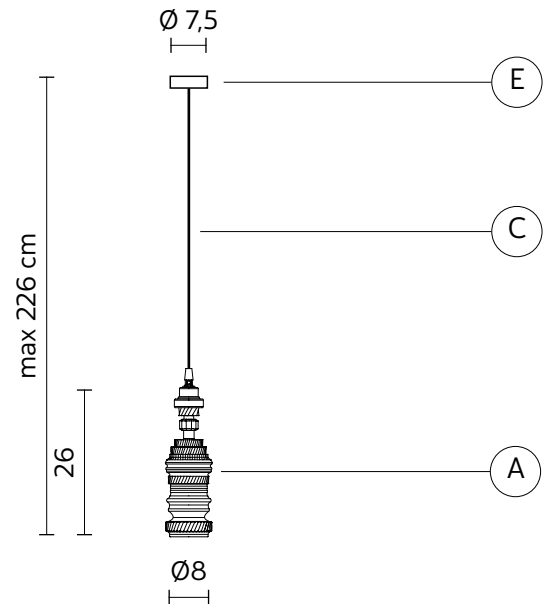

MEK suspension

Bizzarri design

year 2015

TECHNICAL SHEET - SE107 3B INT

STRUCTURE "A"

material	ceramic	
colour	white	

CEILING CUP "E"

material	metal
colour	matt white

ELECTRICAL CABLE "C"

material	PVC	
colour	transparent	

ELECTRICAL SYSTEM

socket	E27
source	max 1x105w
energy class	from E to A++

PACKAGING

nr. of collis	1
net weight/kg	0,85
gross weight/kg	1,25
packaging/cm	32x32x24

EMISSION OF LIGHT

one-directional

	direct
	filtered
	indirect
	none

CERTIFICATION

IEC	60598-1:2008
EN	60598-1:2008 + A11:2009

IP rate	IP20
bulb	optional

item number **700L**
decorative bulb
E27 - 25w - ≤ 60 lumen
class E