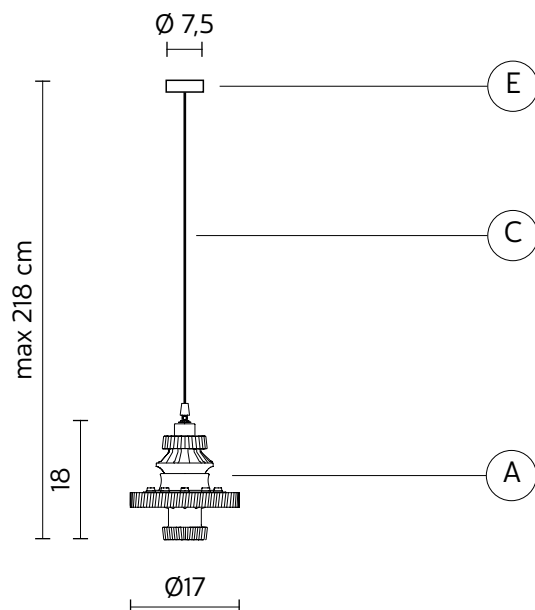

MEK suspension

Bizzarri design

year 2015

TECHNICAL SHEET - SE107 1R INT

STRUCTURE "A"

material	ceramic	
colour	white and bronze	

CEILING CUP "E"

material	metal
colour	glossy white

ELECTRICAL CABLE "C"

material	PVC	
colour	transparent	

ELECTRICAL SYSTEM

socket	E27
source	max 1x105w
energy class	from E to A++

PACKAGING

nr. of collis	1
net weight/kg	1,25
gross weight/kg	2,2
packaging/cm	32x24x32

EMISSION OF LIGHT

one-directional

	direct
	filtered
	indirect
	none

CERTIFICATION

IEC	60598-1:2008
EN	60598-1:2008 + A11:2009

IP rate	IP20
bulb	optional

item number **700L**
decorative bulb
E27 - 25w - ≤ 60 lumen
class E