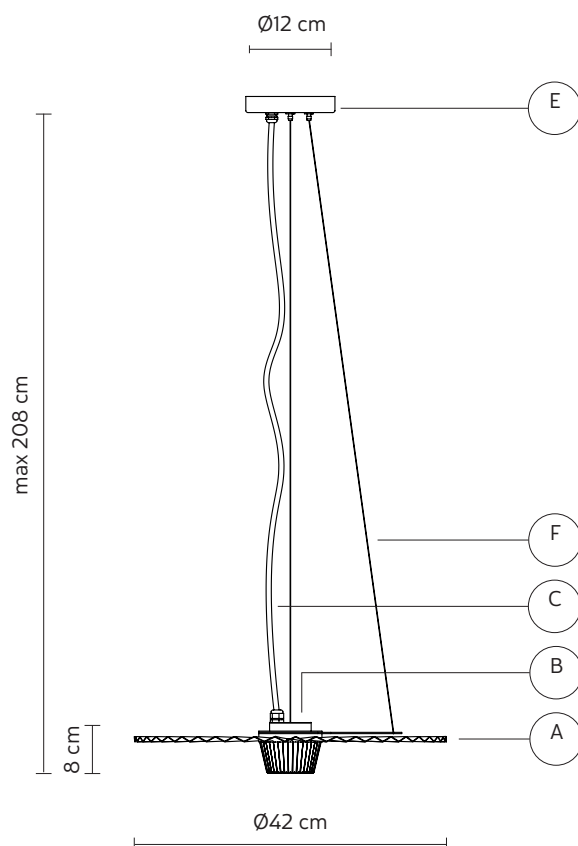

CEILING CUP "E"

material metal
colour matt black

ELECTRICAL CABLE "C"

colour black

SUSPENSION CABLE "F"

material steel

ELECTRICAL SYSTEM

source LED 13W dimmable
1200 lumen **2700K**
CRI ≥ 80 class A+

PACKAGING

n° cartons 1
net weight/kg 1,9
gross weight/kg 3,6
packaging/cm 67x73x18,5

LIGHT EMISSION

unidirectional

 direct
 filtered
 indirect
 absence

COMPLIANT WITH

IEC 60598-1:2014
EN 60598-1:2015

degree of protection IP65
LED equipped