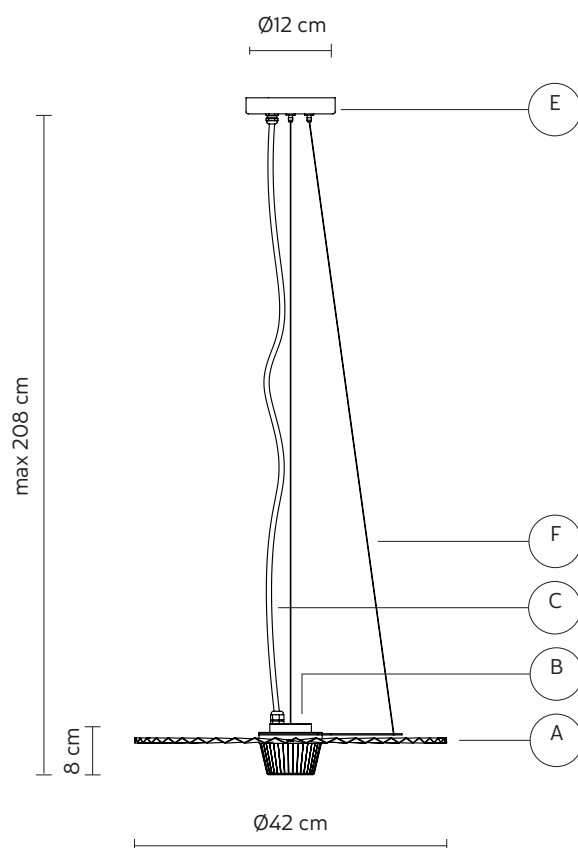

CEILING CUP "E"

material metal
colour matt black

ELECTRICAL CABLE "C"

colour black

SUSPENSION CABLE "F"

material steel

ELECTRICAL SYSTEM

source LED 13W dimmable
1200 lumen **2700K**
CRI ≥ 80 class A+

PACKAGING

n° cartons 1
net weight/kg 1,9
gross weight/kg 3,6
packaging/cm 67x73x18,5

LIGHT EMISSION

unidirectional

direct
 filtered
 indirect
 absence

COMPLIANT WITH

IEC 60598-1:2014
EN 60598-1:2015

degree of protection IP65
LED equipped