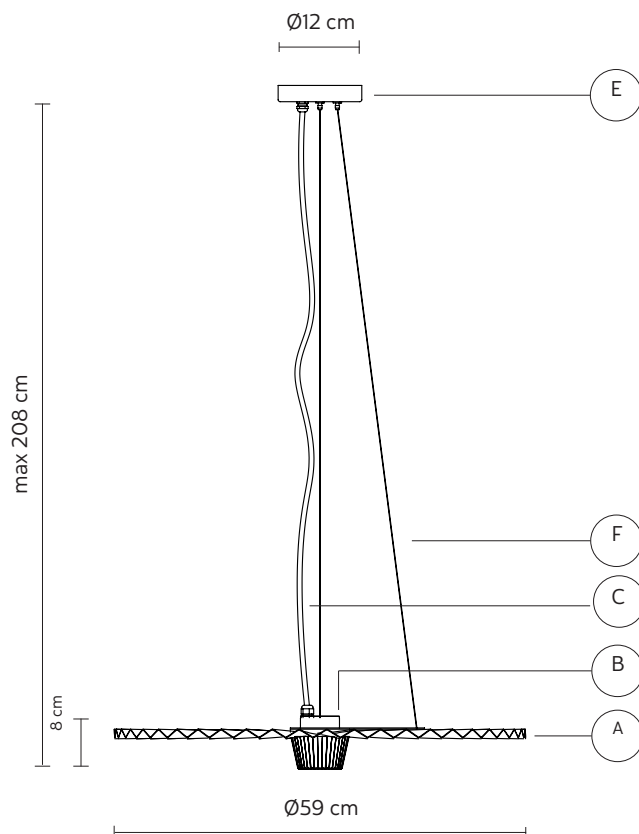

CEILING CUP "E"

material metal
colour matt black

ELECTRICAL CABLE "C"

colour black

SUSPENSION CABLE "F"

material steel

ELECTRICAL SYSTEM

source LED 13W dimmable
1200 lumen **2700K**
CRI ≥ 80 class A+

PACKAGING

n° cartons 1
net weight/kg 2,2
gross weight/kg 3,9
packaging/cm 67x73x18,5

LIGHT EMISSION

unidirectional

direct
 filtered
 indirect
 absence

COMPLIANT WITH

IEC 60598-1:2014
EN 60598-1:2015

degree of protection IP65
LED equipped