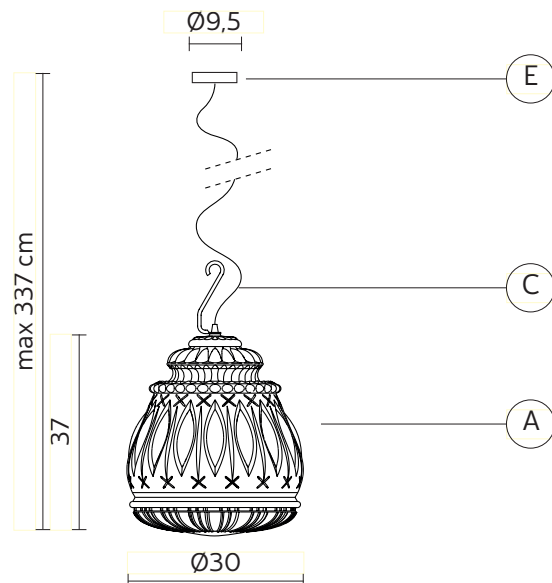

GINGER suspension

Edmondo Testaguzza design

anno 2015

TECHNICAL SHEET - SE116 6A EXT

STRUCTURE "A"

material glass
colour yellow

CEILING CUP "E"

material metal
colour matt black

ELECTRICAL CABLE "C"

material neoprene
colour black

ELECTRICAL SYSTEM

socket E27
source max 1x52w
energy class from E to A++

PACKAGING

nr. of collis 1
net weight/kg 5
gross weight/kg 9
packaging/cm 47x47x47

EMISSION OF LIGHT

one-directional

direct
filtered
indirect
none

CERTIFICATION

IEC 60598-1:2008
EN 60598-1:2008 + A11:2009

IP rate IP44
bulb not provided

COLLEZIONE

SE1164AEXT