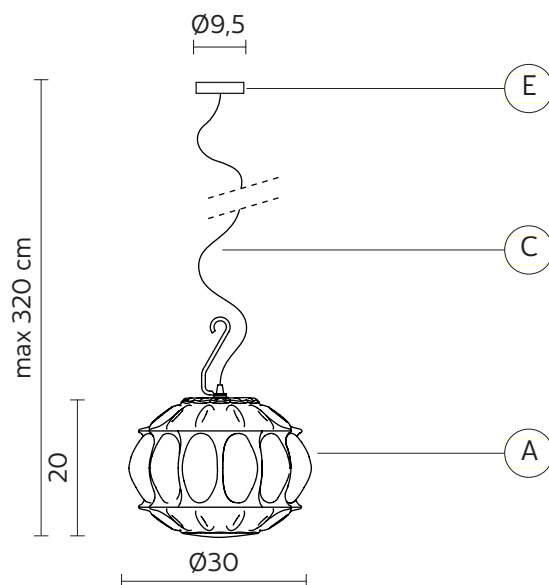

GINGER suspension

Edmondo Testaguzza design

anno 2015

TECHNICAL SHEET - SE116 4A EXT

STRUCTURE "A"

material glass
colour yellow

CEILING CUP "E"

material metal
colour matt black

ELECTRICAL CABLE "C"

material neoprene
colour black

ELECTRICAL SYSTEM

socket E27
source max 1x52w
energy class from E to A++

PACKAGING

nr. of collis 1
net weight/kg 2,8
gross weight/kg 4,1
packaging/cm 43x42x32