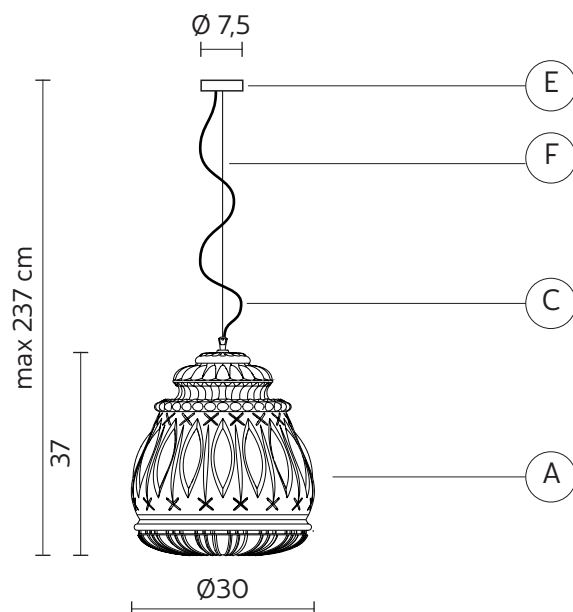

GINGER suspension

Edmondo Testaguzza design

year 2015

TECHNICAL SHEET - SE116 3A INT

STRUCTURE "A"

material glass
colour yellow

CEILING CUP "E"

material metal
colour transparent

ELECTRICAL CABLE "C"

material fabric cable
colour black

SUSPENSION CABLE "F"

material steel

ELECTRICAL SYSTEM

socket E27
source max 1x77w
energy class from E to A++

PACKAGING

nr. of collis 1
net weight/kg 5
gross weight/kg 9
packaging/cm 47x47x47

EMISSION OF LIGHT

one-directional

 direct
 filtered
 indirect
 none

CERTIFICATION

IEC 60598-1:2008
EN 60598-1:2008 + A11:2009

IP rate IP20
bulb not provided

COLLECTION