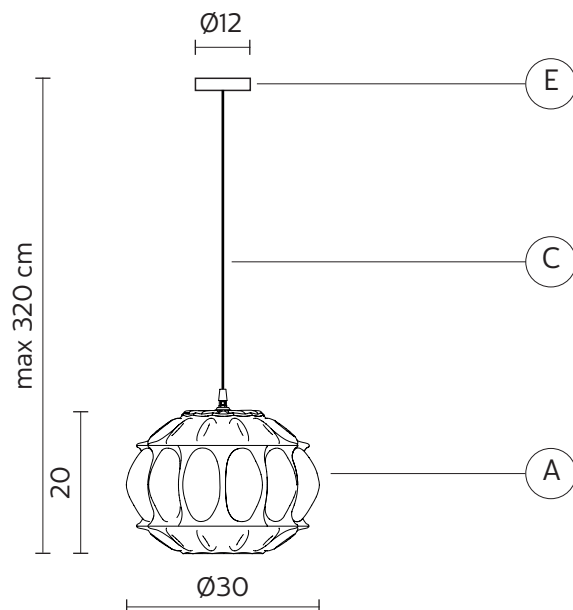

GINGER suspension

Edmondo Testaguzza design

year 2015

TECHNICAL SHEET - SE116 1A EXT

STRUCTURE "A"

material glass
colour yellow

CEILING CUP "E"

material metal
colour transparent

ELECTRICAL CABLE "C"

material neoprene
colour black

ELECTRICAL SYSTEM

socket E27
source max 1x52w
energy class from E to A++

PACKAGING

nr. of collis 1
net weight/kg 2,8
gross weight/kg 4,1
packaging/cm 43x42x32

EMISSION OF LIGHT

one-directional

 direct
 filtered
 indirect
 none

CERTIFICATION

IEC 60598-1:2008
EN 60598-1:2008 + A11:2009

IP rate IP44
bulb not provided

COLLECTION

SE1161FINT