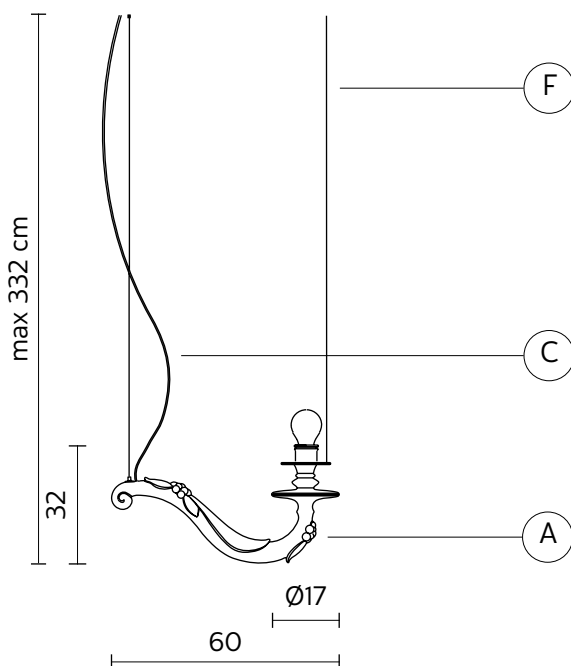

### STRUCTURE "A"

material ceramic  
colour matt white

### ELECTRICAL CABLE "C"

material PVC  
colour transparent

### EMISSION OF LIGHT

one-directional

■ direct  
■ filtered  
■ indirect  
■ none