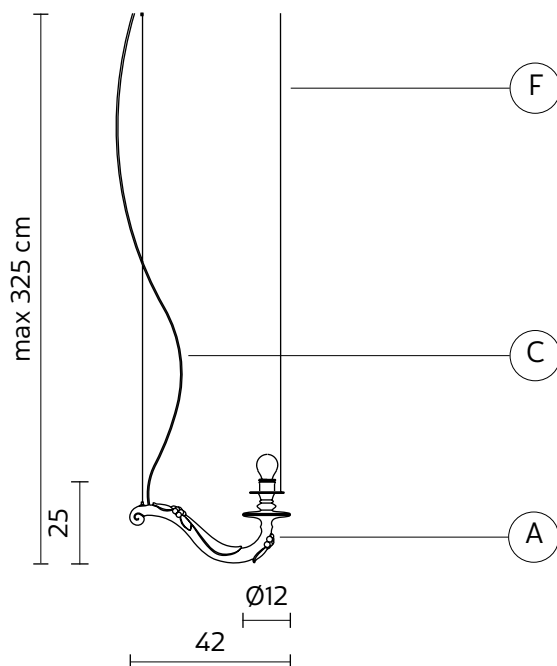

STRUCTURE "A"

material ceramic
colour matt white

ELECTRICAL CABLE "C"

material PVC
colour transparent

SUSPENSION CABLE "F"

material steel

ELECTRICAL SYSTEM

socket E14
source max 1x42w
energy class from E to A++

PACKAGING

nr. of collis 1
net weight/kg 0,9

EMISSION OF LIGHT

one-directional

 direct
 filtered
 indirect
 none

CERTIFICATION

IEC 60598-1:2014
EN 60598-1:2015

IP rate **IP20**
bulb optional

item number **700C**
decorative bulb
E14 - 30w - ≤60 lumen
class E

COLLECTION

SE1172BINT