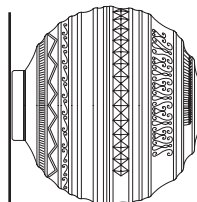

BRILLE ceiling/wall lamp

Matteo Ugolini design

year 2017

DATA SHEET - PL144 1B INT

DIFFUSER "A"

material frosted glass
colour white

CEILING CUP "E"

material metal
colour matt white

ELECTRICAL SYSTEM

socket E14
source 1 x max 52W
energy class da E a A++

PACKAGING

nr. of collis 1
net weight/kg 1,85
gross weight/kg 2,8
packaging/cm 35x35x38

EMISSION OF LIGHT

one directional

CERTIFICATION

IEC 60598-1:2008
EN 60598-1:2008 + A11:2009

IP rate IP20
bulb not provided

wall lamp

COLLECTION

available also as: suspension lamp and table lamp

PL144 2B INT