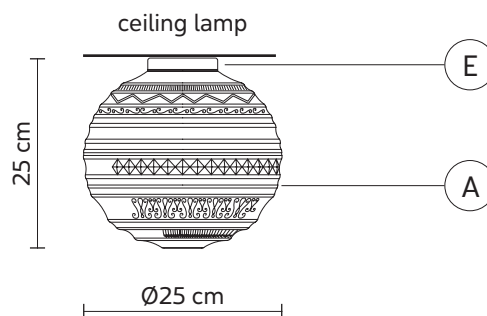

BRILLE ceiling/wall lamp

Matteo Ugolini design

year 2017

DATA SHEET - PL144 1B INT

DIFFUSER "A"

material frosted glass
colour white

CEILING CUP "E"

material metal
colour matt white

ELECTRICAL SYSTEM

socket E14
source 1 x max 52W
energy class da E a A++

PACKAGING

nr. of collis 1
net weight/kg 1,85
gross weight/kg 2,8
packaging/cm 35x35x38

EMISSION OF LIGHT

one directional

CERTIFICATION

IEC 60598-1:2008
EN 60598-1:2008 + A11:2009

IP rate IP20
bulb not provided

wall lamp

COLLECTION

available also as: suspension lamp and table lamp

PL144 2B INT