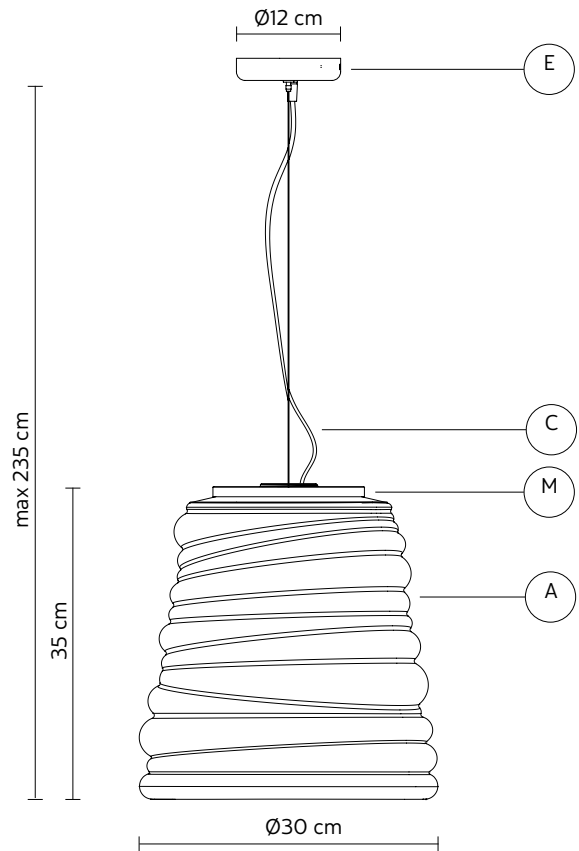

BIBENDUM pendant

Paola Navone design

year 2019

DATA SHEET - SE198FT INT

LAMPSHADE "A"

material glass
colour transparent

KIT LED "M"

material aluminum
colour matt black

CEILING CUP "E"

material metal
colour matt black

ELECTRICAL CABLE "C"

colour white fabric cable

ELECTRICAL SYSTEM

socket E27
source 1 x max 105W
energy class from E to A++

PACKAGING

n° cartons 1
net weight/kg 5,6
gross weight/kg 8,2
packaging/cm 47x47x47

LIGHT EMISSION

unidirectional

 direct
 filtered
 indirect
 absence

COMPLIANT WITH

IEC 60598-1:2014
EN 60598-1:2015

degree of protection IP20
bulb not provided

COLLECTION

also available LED version