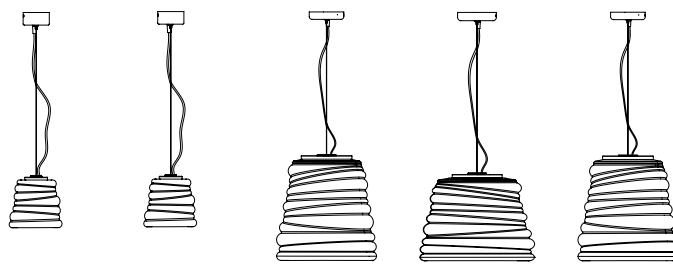

BIBENDUM pendant

Paola Navone design

year 2019

DATA SHEET - SE198ED INT

LAMPSHADE "A"

material glass
colour white frosted

KIT LED "M"

material aluminum
colour matt black

CEILING CUP "E"

material metal
colour matt black

ELECTRICAL CABLE "C"

colour black fabric cable

ELECTRICAL SYSTEM

socket E27
source 1 x max 105W
energy class from E to A++

PACKAGING

n° cartons 1
net weight/kg 5,6
gross weight/kg 8,2
packaging/cm 47x47x47

LIGHT EMISSION

unidirectional

 direct
 filtered
 indirect
 absence

COMPLIANT WITH

IEC 60598-1:2014
EN 60598-1:2015

degree of protection IP20
bulb not provided

COLLECTION

also available LED version