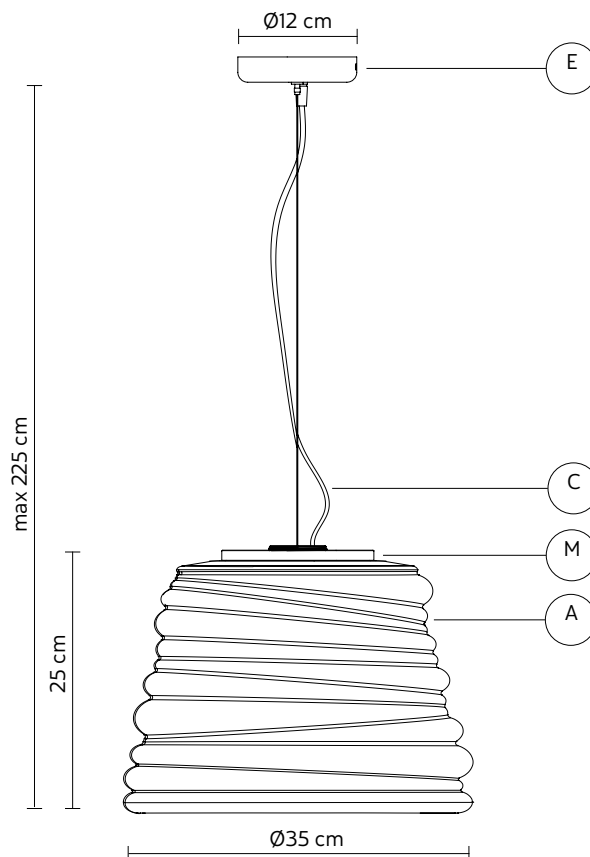

BIBENDUM pendant

Paola Navone design

year 2019

DATA SHEET - SE198ED INT

LAMPSHADE "A"

material glass
colour white frosted

KIT LED "M"

material aluminum
colour matt black

CEILING CUP "E"

material metal
colour matt black

ELECTRICAL CABLE "C"

colour black fabric cable

ELECTRICAL SYSTEM

socket E27
source 1 x max 105W
energy class from E to A++

PACKAGING

n° cartons 1
net weight/kg 5,6
gross weight/kg 8,2
packaging/cm 47x47x47

LIGHT EMISSION

unidirectional

 direct
 filtered
 indirect
 absence

COMPLIANT WITH

IEC 60598-1:2014
EN 60598-1:2015

degree of protection IP20
bulb not provided

COLLECTION

also available LED version