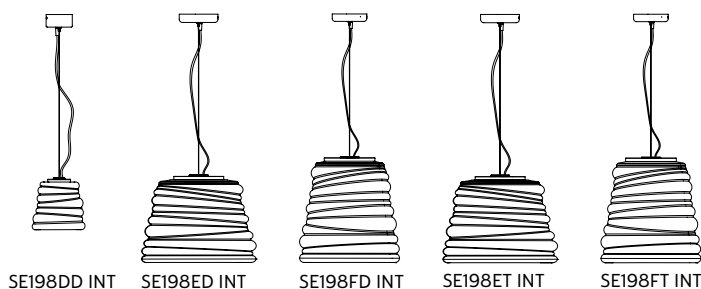

BIBENDUM pendant

Paola Navone design

year 2019

DATA SHEET - SE198DT INT

LAMPSHADE "A"

material glass
colour transparent

KIT LED "M"

material aluminum
colour matt black

CEILING CUP "E"

material metal
colour matt black

ELECTRICAL CABLE "C"

colour white fabric cable

ELECTRICAL SYSTEM

socket E14
source 1 x max 42W
energy class from E to A++

PACKAGING

n° cartons 1
net weight/kg 0,9
gross weight/kg 1,4
packaging/cm 24x24x39

LIGHT EMISSION

unidirectional

direct
filtered
indirect
absence

COLLECTION

also available LED version

COMPLIANT WITH

IEC 60598-1:2014
EN 60598-1:2015

degree of protection IP20
bulb not provided