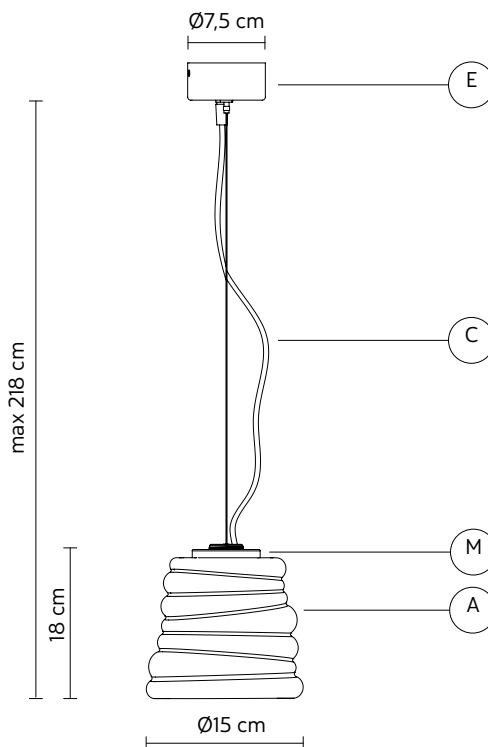

BIBENDUM pendant

Paola Navone design

year 2019

DATA SHEET - SE198DT INT

LAMPSHADE "A"

material glass
colour transparent

KIT LED "M"

material aluminum
colour matt black

CEILING CUP "E"

material metal
colour matt black

ELECTRICAL CABLE "C"

colour white fabric cable

ELECTRICAL SYSTEM

socket E14
source 1 x max 42W
energy class from E to A++

PACKAGING

n° cartons 1
net weight/kg 0,9
gross weight/kg 1,4
packaging/cm 24x24x39

LIGHT EMISSION

unidirectional

direct
filtered
indirect
absence

COLLECTION

also available LED version

COMPLIANT WITH

IEC 60598-1:2014
EN 60598-1:2015

degree of protection IP20
bulb not provided