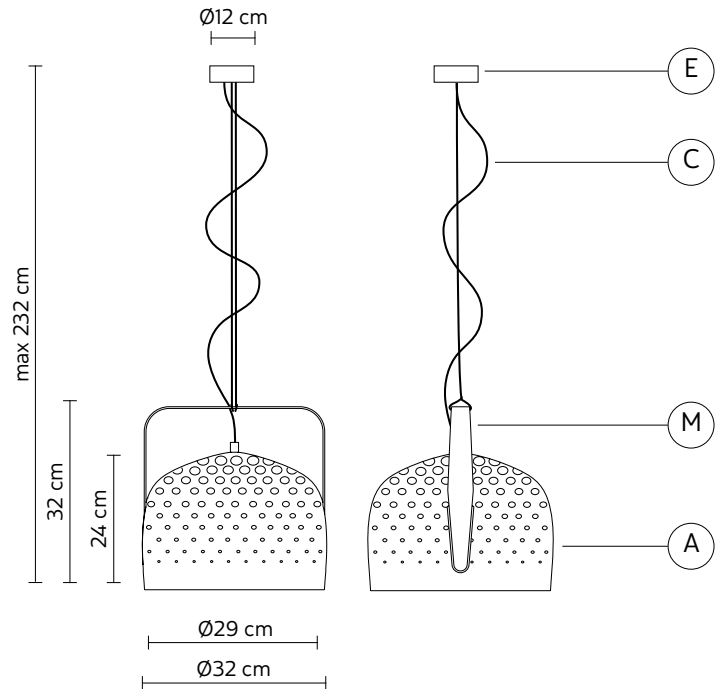

ELECTRICAL CABLE "C"

colour	black	
--------	-------	---

ELECTRICAL SYSTEM

socket	E27
source	1 x max 77W
energy class	from E to A++

PACKAGING

n° cartons	1
net weight/kg	4,7
gross weight/kg	6,2
packaging/cm	51x51x40

LIGHT EMISSION

unidirectional

	direct
	filtered
	indirect
	absence

COMPLIANT WITH

IEC	60598-1:2014
EN	60598-1:2015
	   

degree of protection	IP20
bulb	not provided

COLLECTION

also available table and floor lamp version, small and large