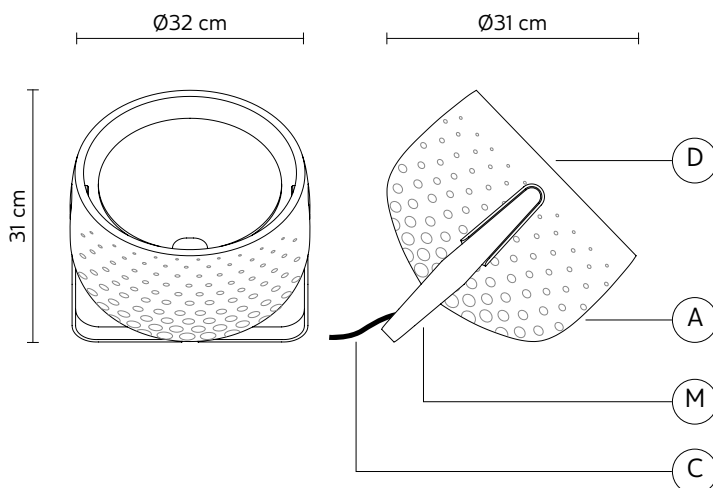

PACKAGING

n° cartons	1
net weight/kg	4,5
gross weight/kg	6
packaging/cm	51x51x40

LIGHT EMISSION

unidirectional

COMPLIANT WITH

IEC	60598-1:2014
EN	60598-1:2015
	
degree of protection	IP20
bulb	not provided

COLLECTION