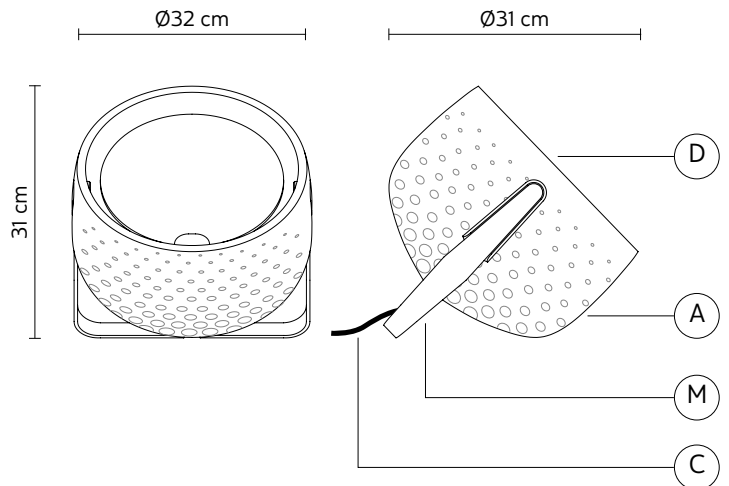

PACKAGING

n° cartons	1
net weight/kg	4,5
gross weight/kg	6
packaging/cm	51x51x40

LIGHT EMISSION

unidirectional

COMPLIANT WITH

IEC	60598-1:2014
EN	60598-1:2015
	
degree of protection	IP20
bulb	not provided

COLLECTION